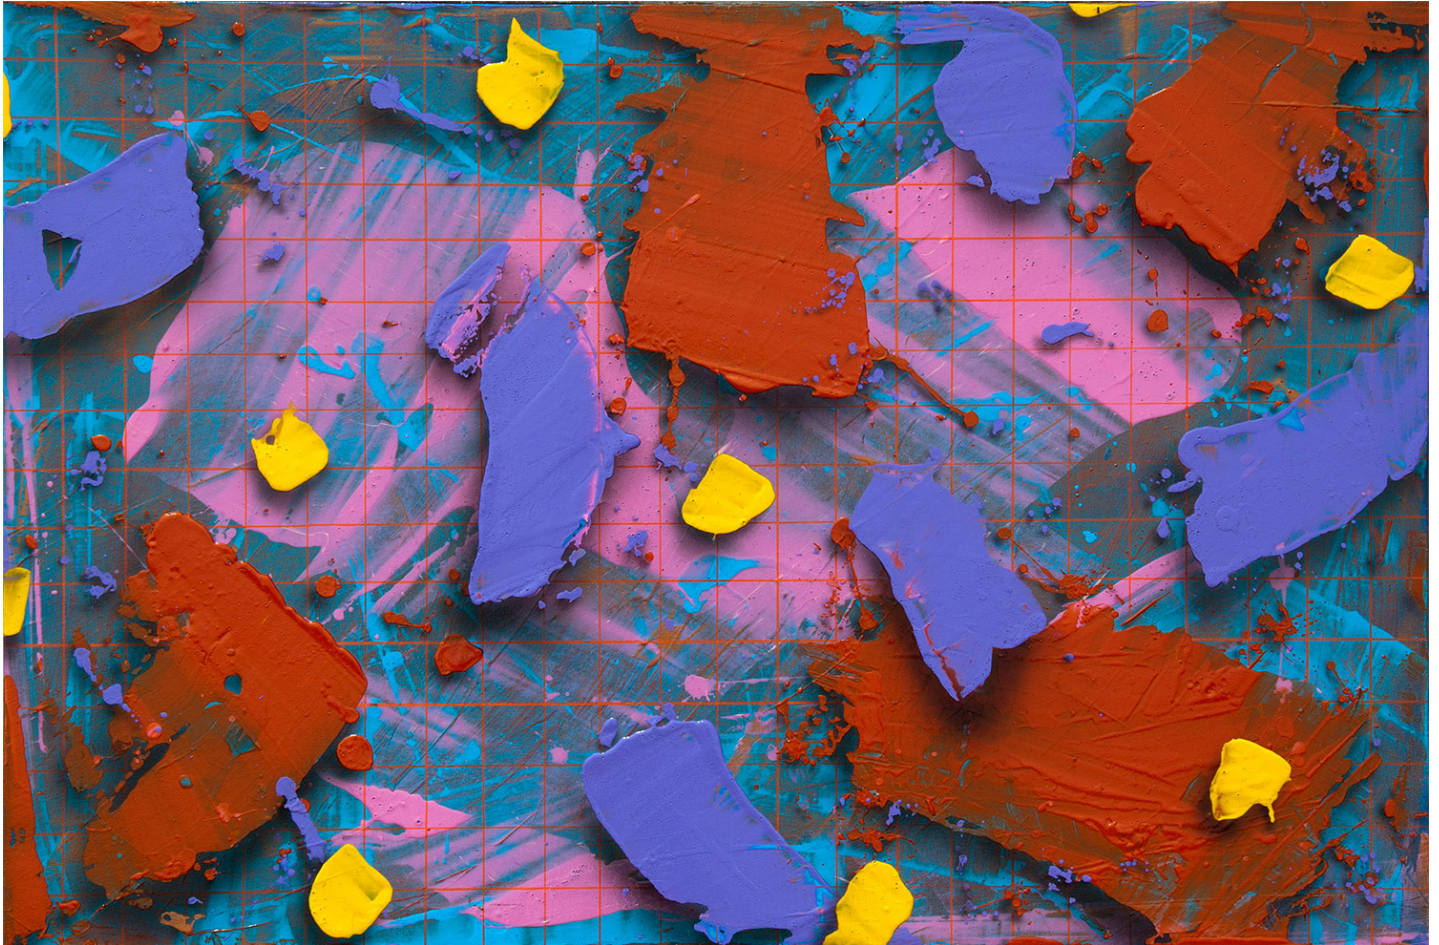

JRB ART
AT THE ELMS
Paseo Arts District

Larry Hefner, *ORANGE GRID WITH YELLOW FLOATERS*

Acrylic on Canvas, 32 x 48 in.

HEF027