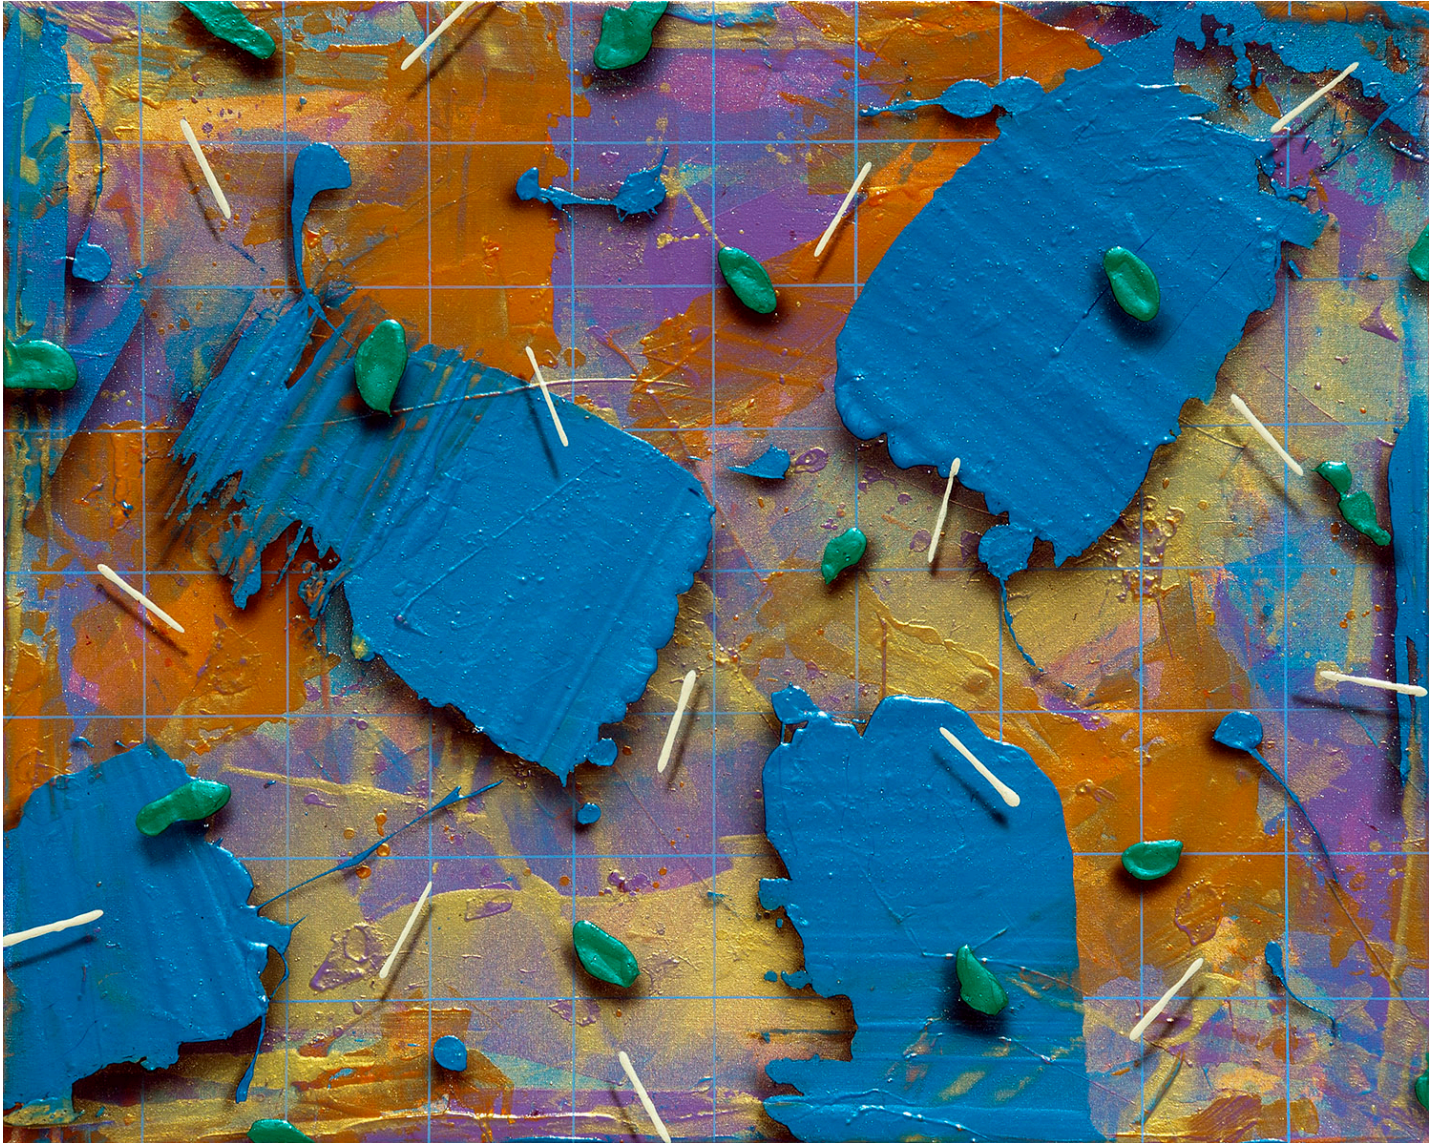

**JRB ART**  
**AT THE ELMS**  
Paseo Arts District

Larry Hefner, *BLUE GRID WITH BLUE FLOATERS*

Acrylic on Canvas, 32 x 40 in.

HEF018