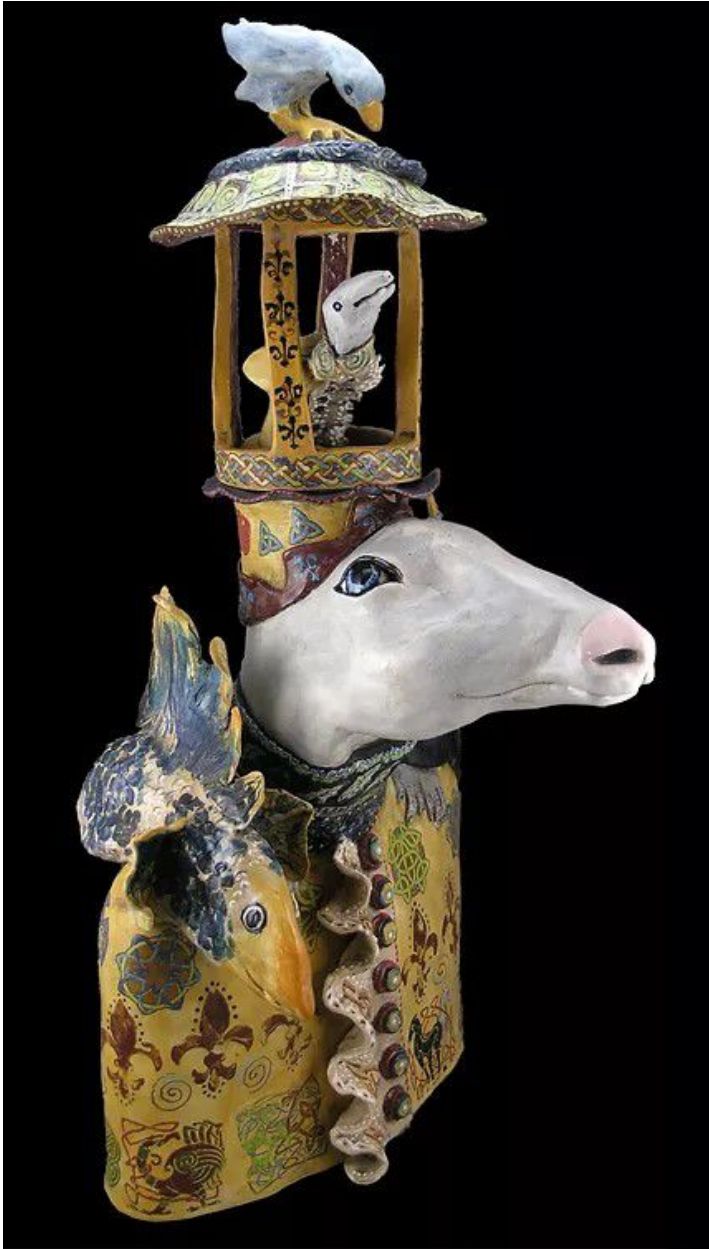

JRB ART
AT THE ELMS
Pasco Arts District

Diana J. Smith, *MIDIR, KING OF THE ISLE OF FALGA*, 2019

Ceramic, 22 1/2 x 11 1/2 x 11 1/2 in. (57.1 x 29.2 x 29.2 cm)

DSM129, \$2,500

JRB Art at the Elms | 405-528-6336 | info@jrbartgallery.com