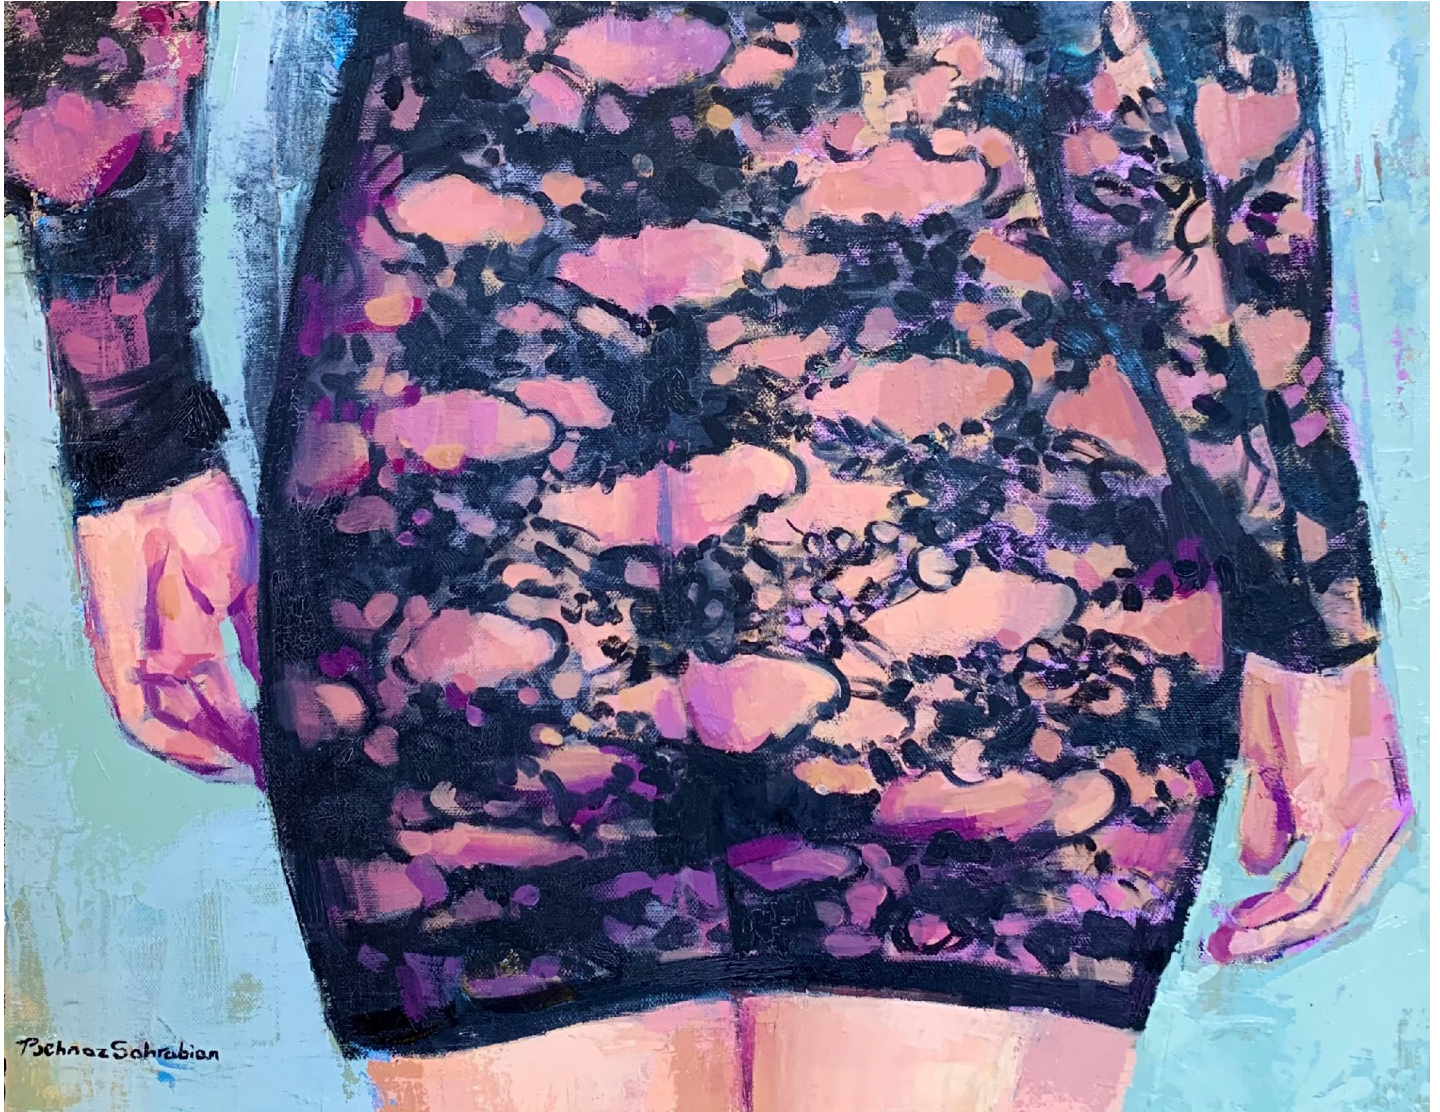

JRB ART
AT THE ELMS
Paseo Arts District

Behnaz Sohrabian, *TRANSPARENCY (DIPTYCH)*, 2020
Oil on Canvas, 20 x 20 in. (50.8 x 50.8 cm)
BEHNAZ399, \$600