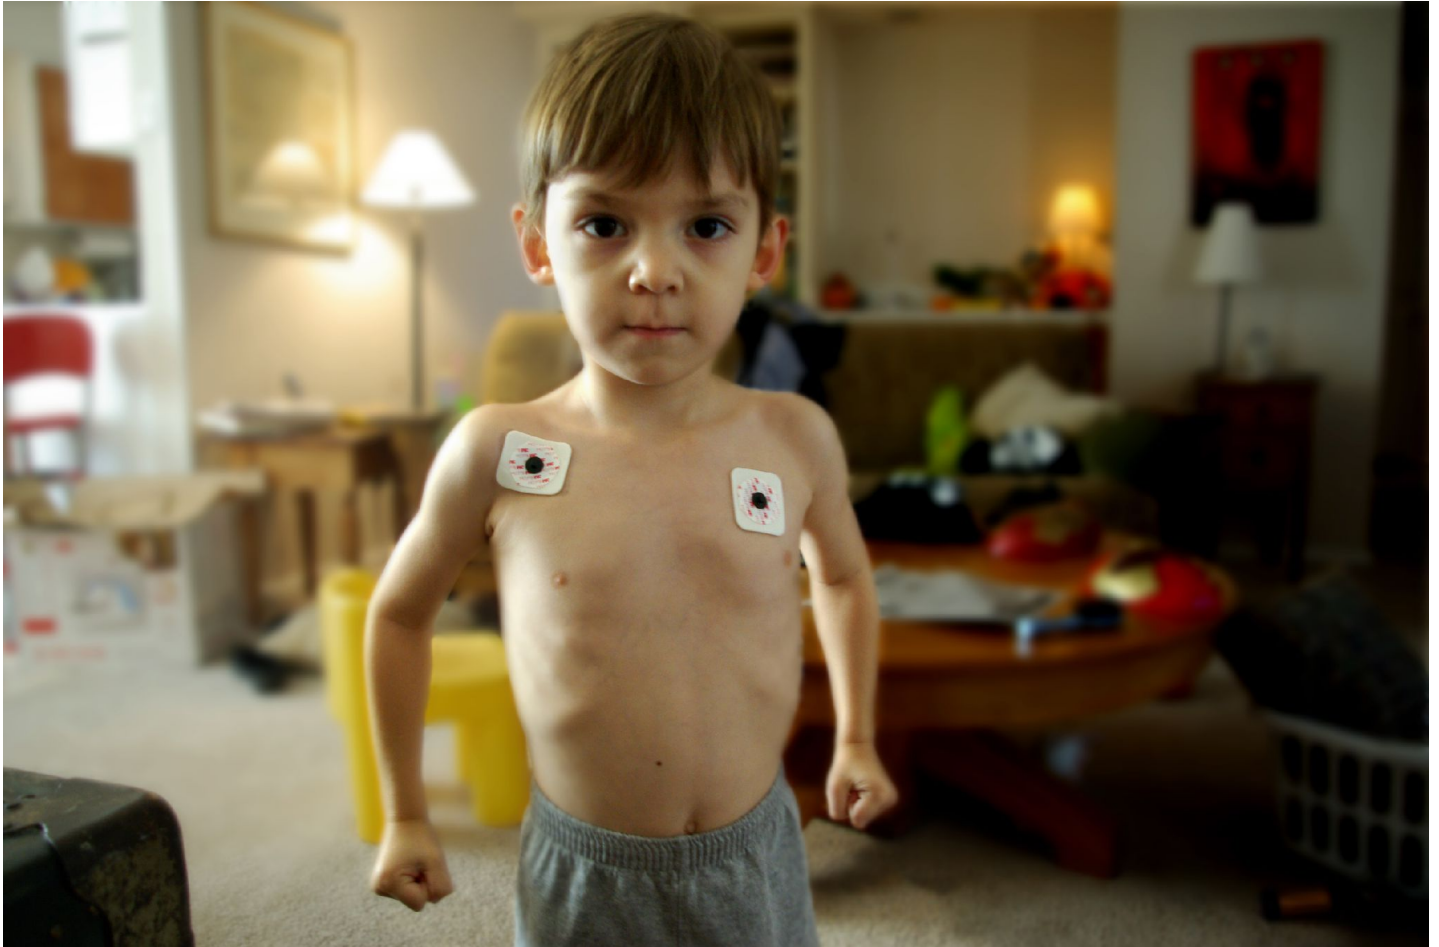

**JRB ART**  
**AT THE ELMS**  
Pasco Arts District

Holly Wilson, *THE STRONG*, 2015  
Archival Color Photography, 24 x 36 in. (61 x 91.4 cm)  
WIL066, \$1,400