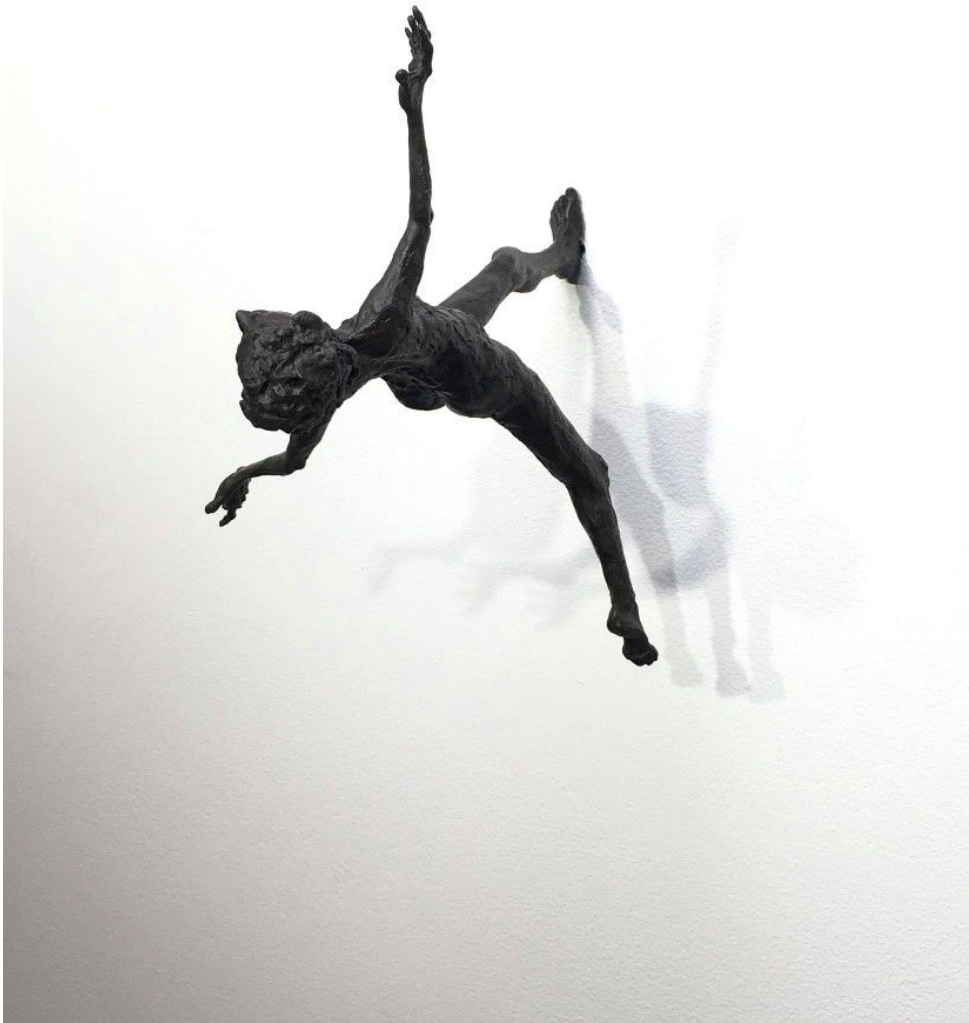

JRB ART
AT THE ELMS
Paseo Arts District

Holly Wilson, *TWIST OF FAITH*
Bronze and Patina on Birch Panel, 8 x 6 x 8 in. (20.3 x 15.2 x
20.3 cm)
WIL078, \$4,800