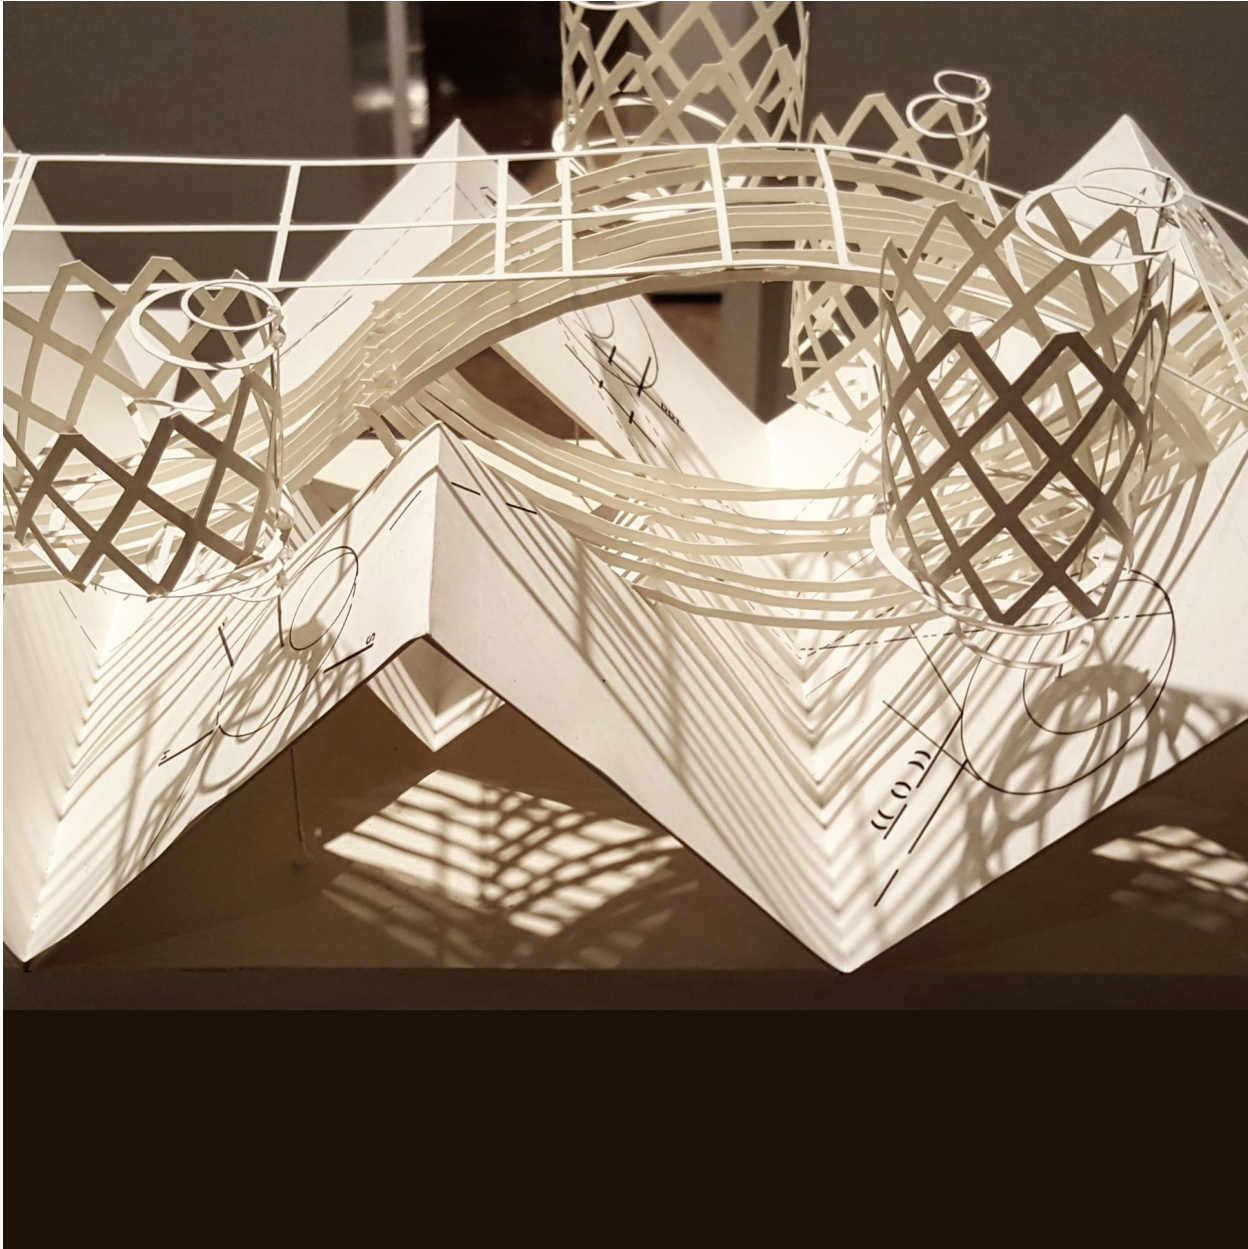

JRB ART
AT THE ELMS
Paseo Arts District

Adam Lanman, *SILOS*, 2016
Paper, mixed media, 10 x 8 x 54 in. (25.4 x 20.3 x 137.2 cm)
LANM009, \$1,425