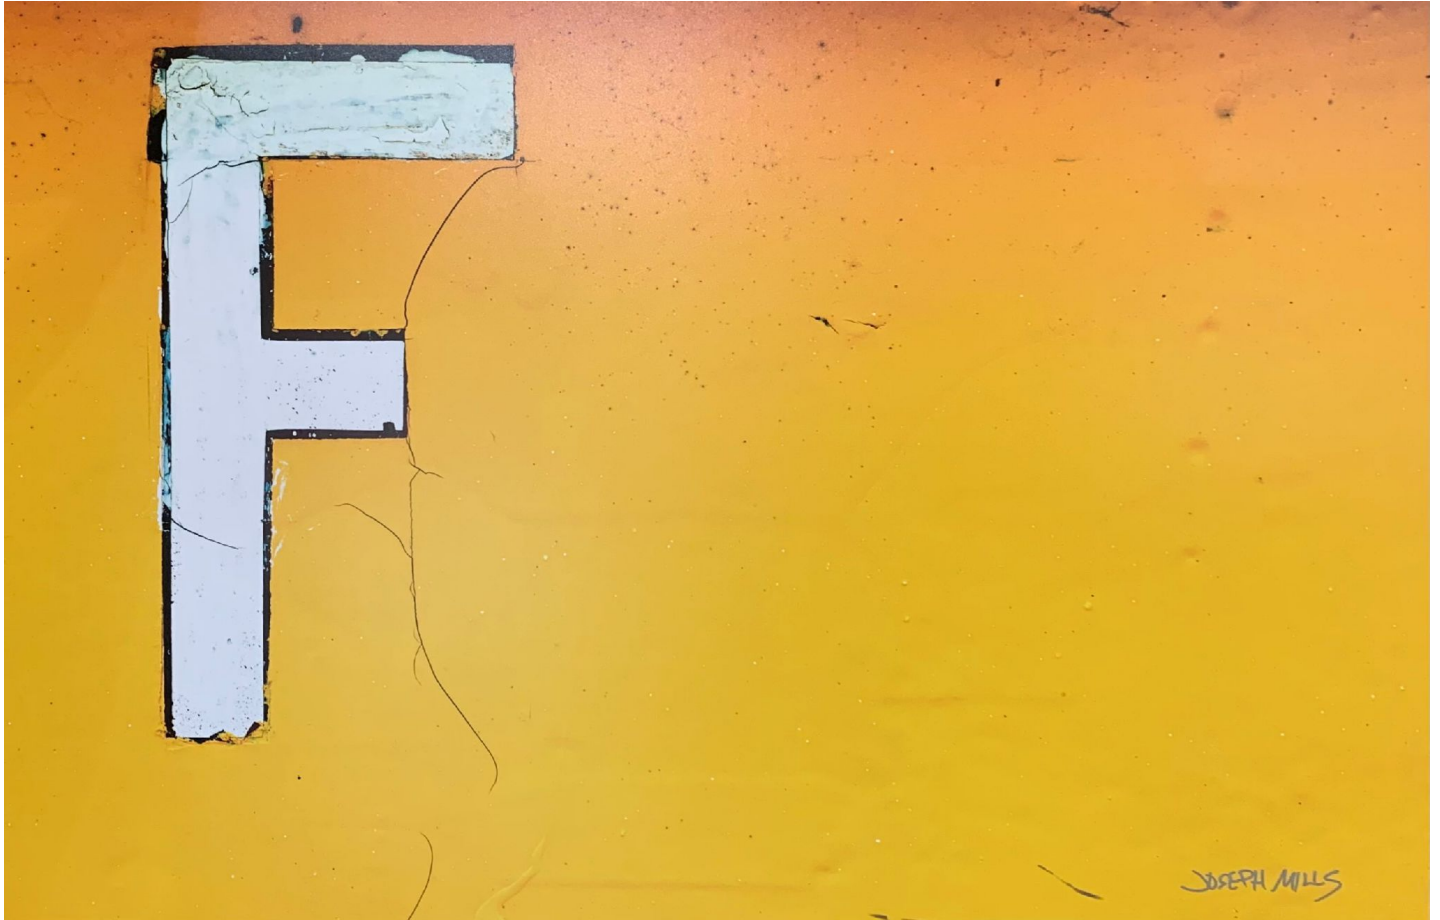

JRB ART
AT THE ELMS
Paso Arts District

Joseph Mills, *WORD*
Giclée Print, 24 x 36 in. (61 x 91.4 cm)
MIL071, Sold