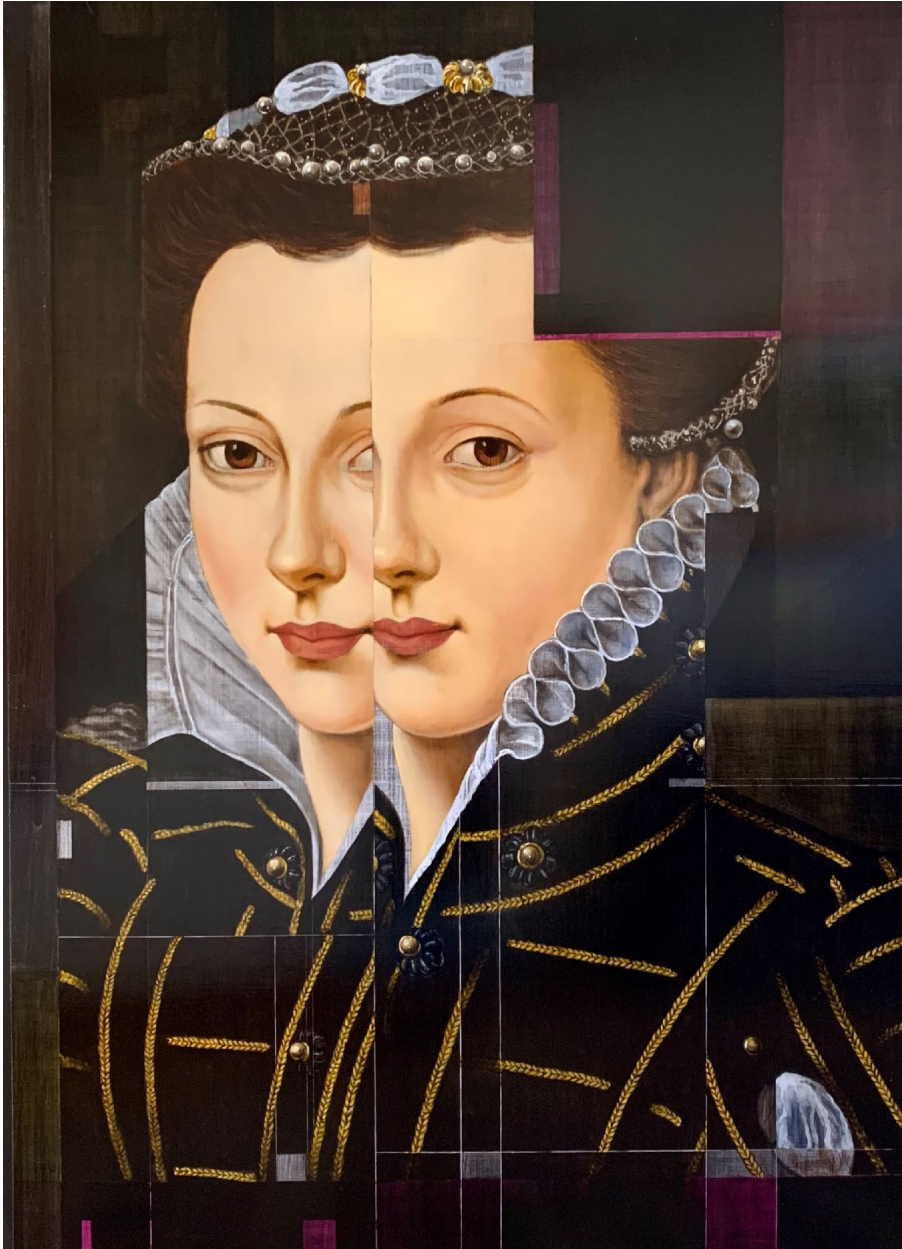

JRB ART
AT THE ELMS
Pasco Arts District

David Crismon, *PORTRAIT OF LADY IN BLACK*, 2014
Oil on Metal, 40 x 56 in. (101.6 x 142.2 cm)
CRI032, \$6,500