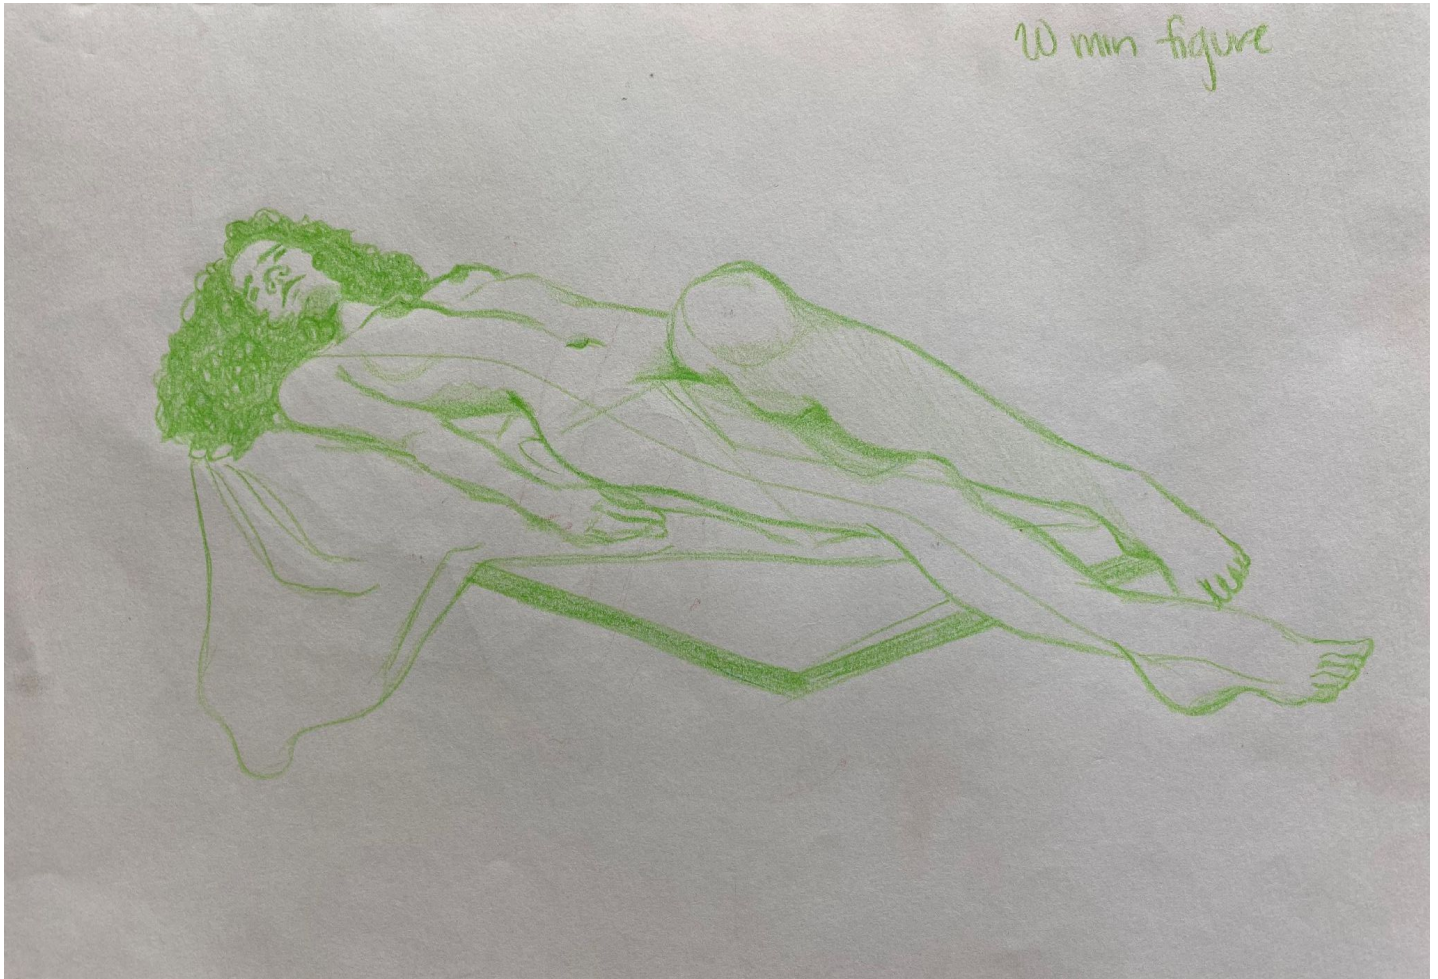

JRB ART
AT THE ELMS
Paseo Arts District

Aidan Danels, *FIGURE STUDY GREEN*, 2020
Colored Pencil on Paper, 8 x 11 in. (20.3 x 27.9 cm)
ADAN012, Sold