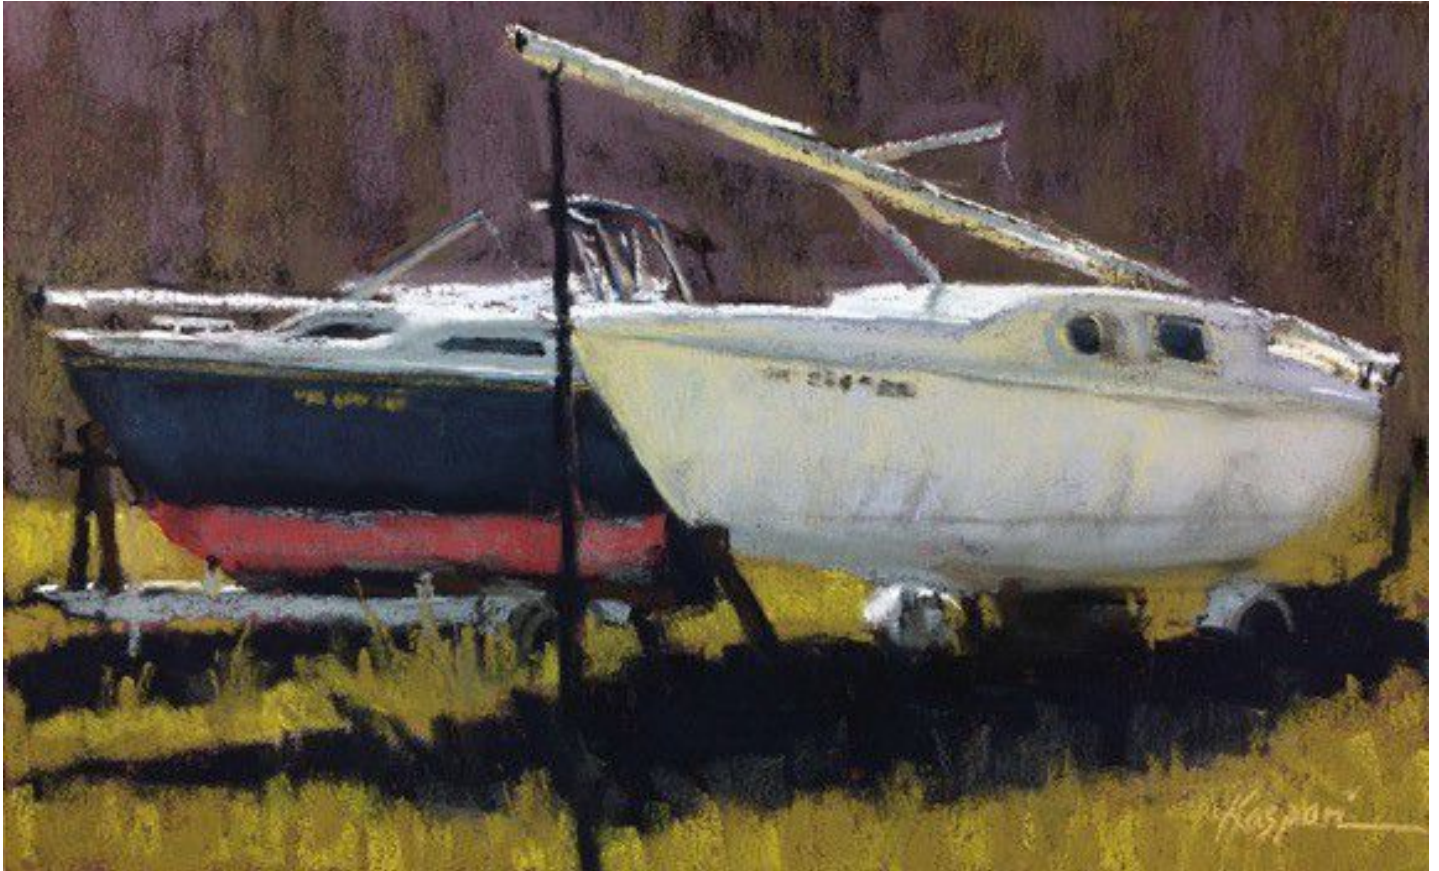

JRB ART
AT THE ELMS
Paso Arts District

Debby Kaspari, *HIGH AND DRY*
Pastel on sanded paper, 8 x 13 in. (20.3 x 33 cm)
KAS130