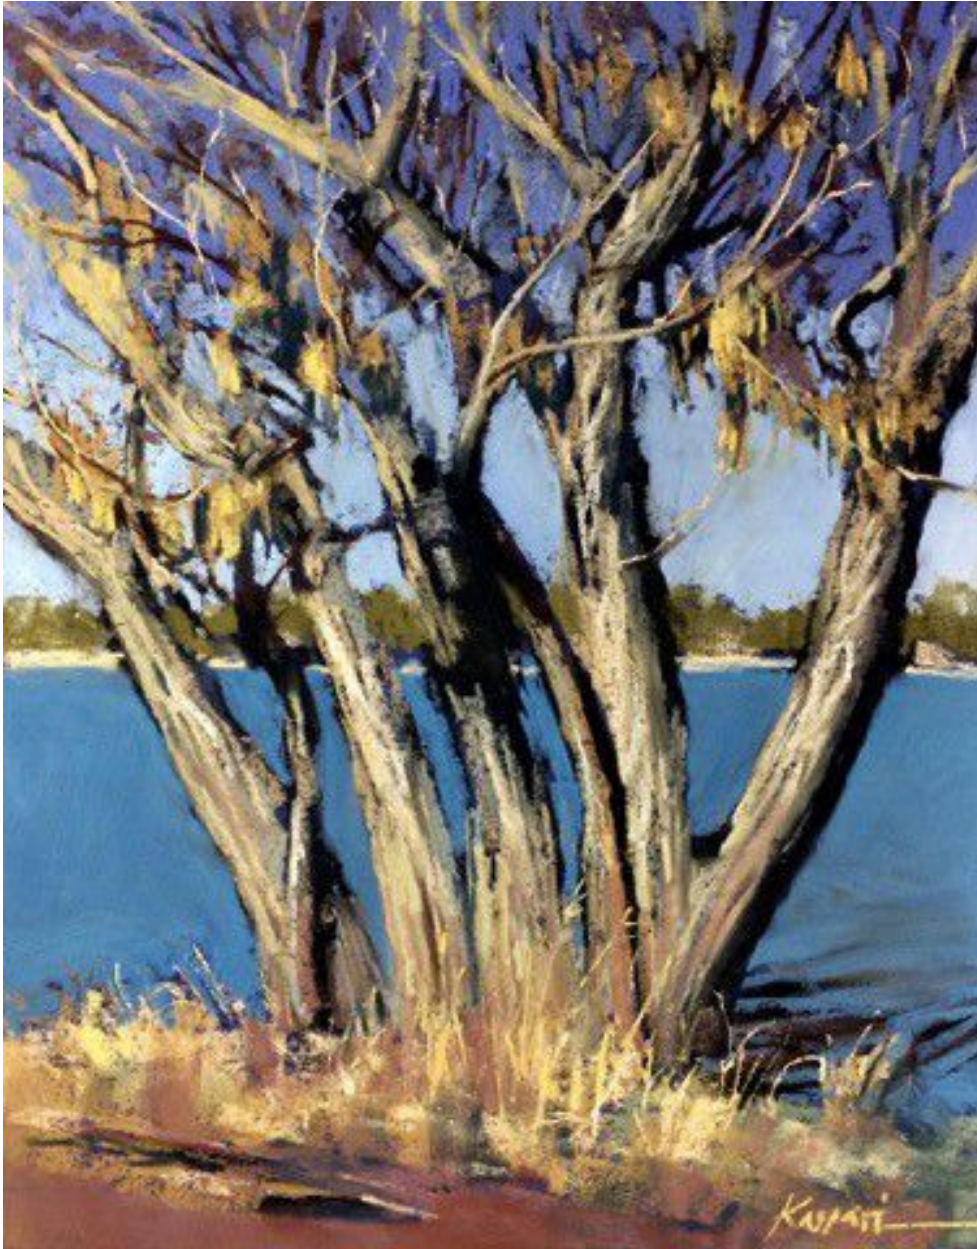

JRB ART
AT THE ELMS
Paso Arts District

Debby Kaspari, *LAKESIDE*
Pastel on sanded paper, 13 x 10 in. (33 x 25.4 cm)
KAS131