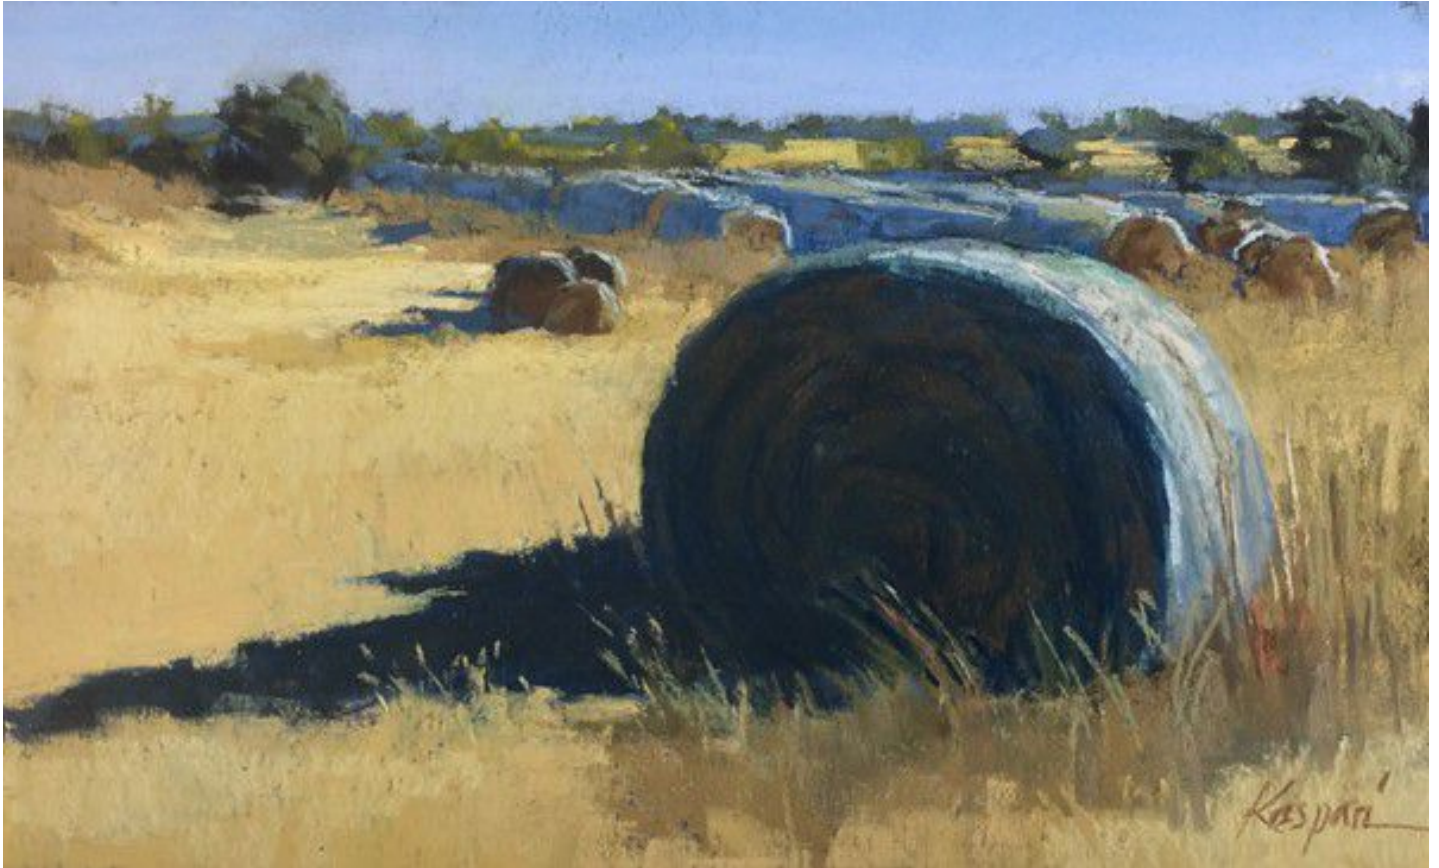

**JRB ART**  
**AT THE ELMS**  
Paso Arts District

Debby Kaspari, *HAY SHADOWS*  
Pastel on sanded paper, 8 x 13 in. (20.3 x 33 cm)  
KAS129