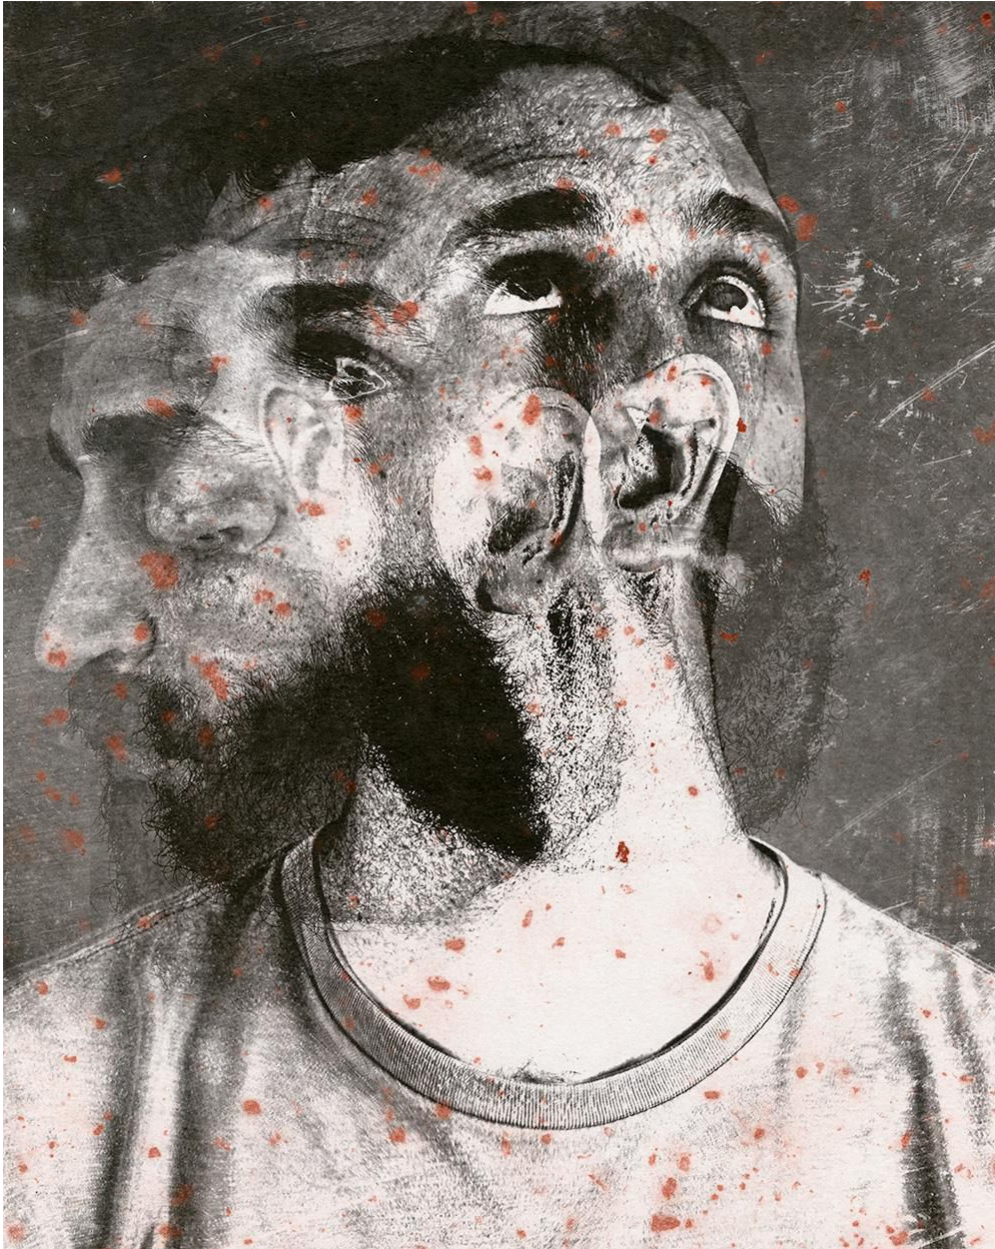

JRB ART
AT THE ELMS
Paseo Arts District

Brian Culbertson, *HALLUCINATIONS, UNKNOWN*
Salt Print With Prescription, 12 3/4 x 10 1/4 in. (32.4 x 26 cm)
CUL014