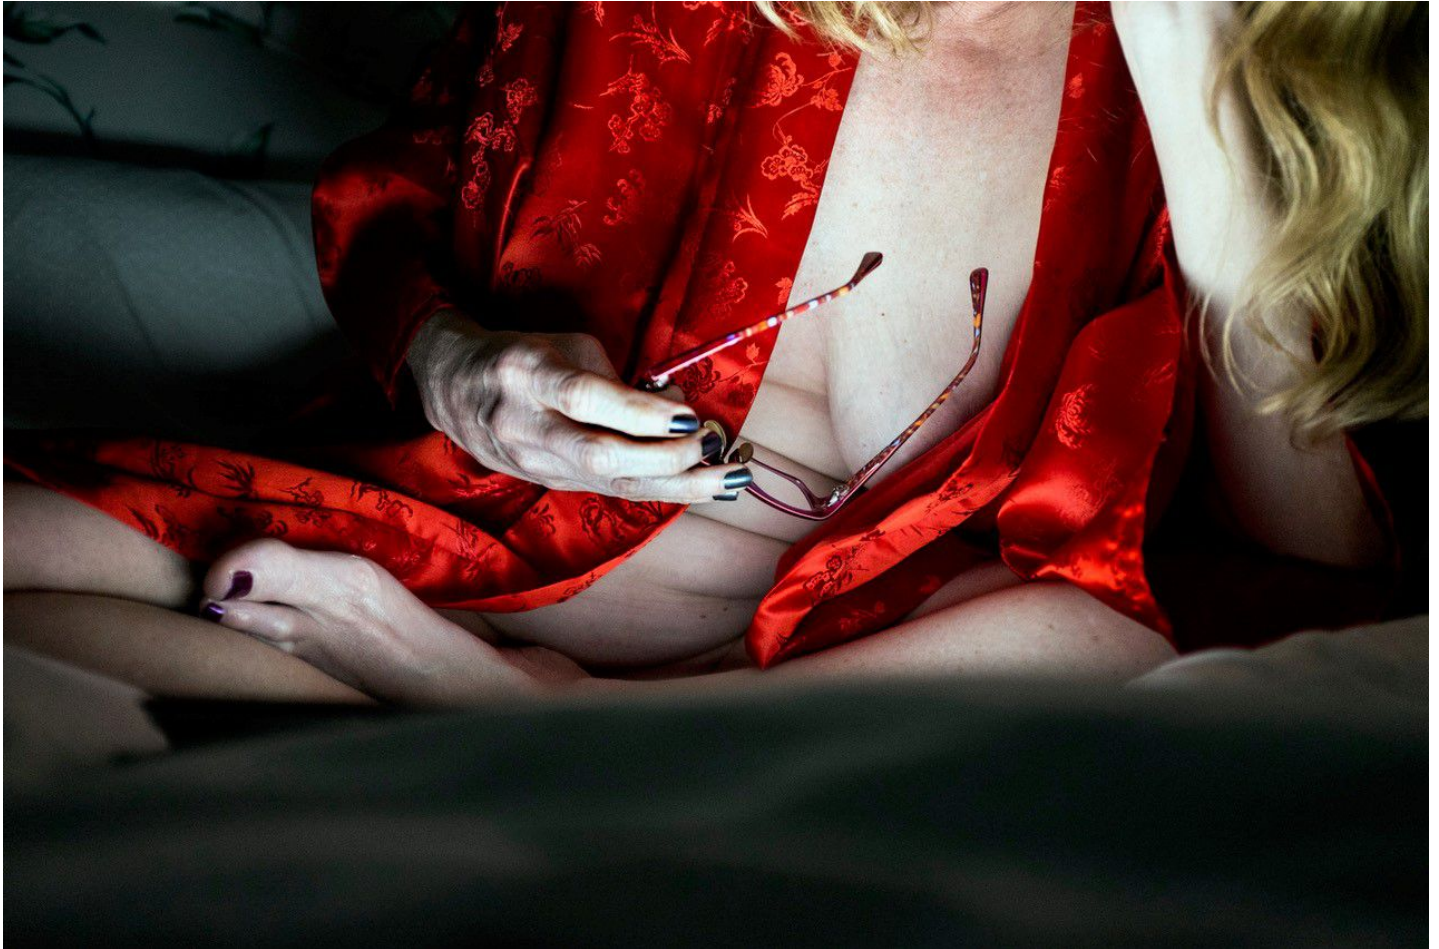

JRB ART
AT THE ELMS
Paseo Arts District

Andi Schreiber, *IGLOW*, 2014
Archival Inkjet Print, 18 1/2 x 12 1/4 in. (47 x 31.1 cm)
ASCH005