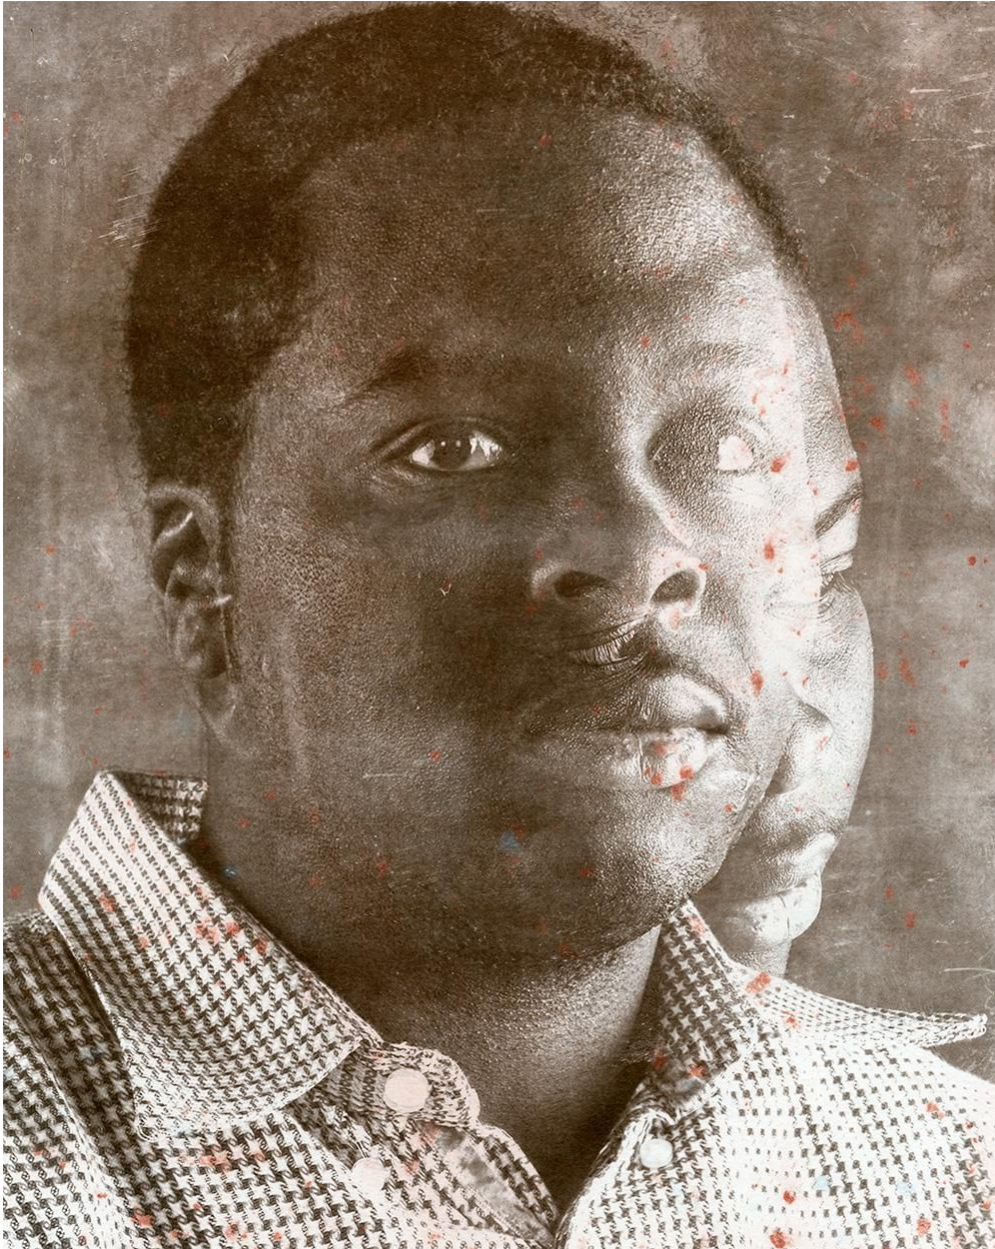

JRB ART
AT THE ELMS
Paseo Arts District

Brian Culbertson, *TWITCHING II*, UNKNOWN
Salt Print With Prescription, 12 3/4 x 10 1/4 in. (32.4 x 26 cm)
CUL025