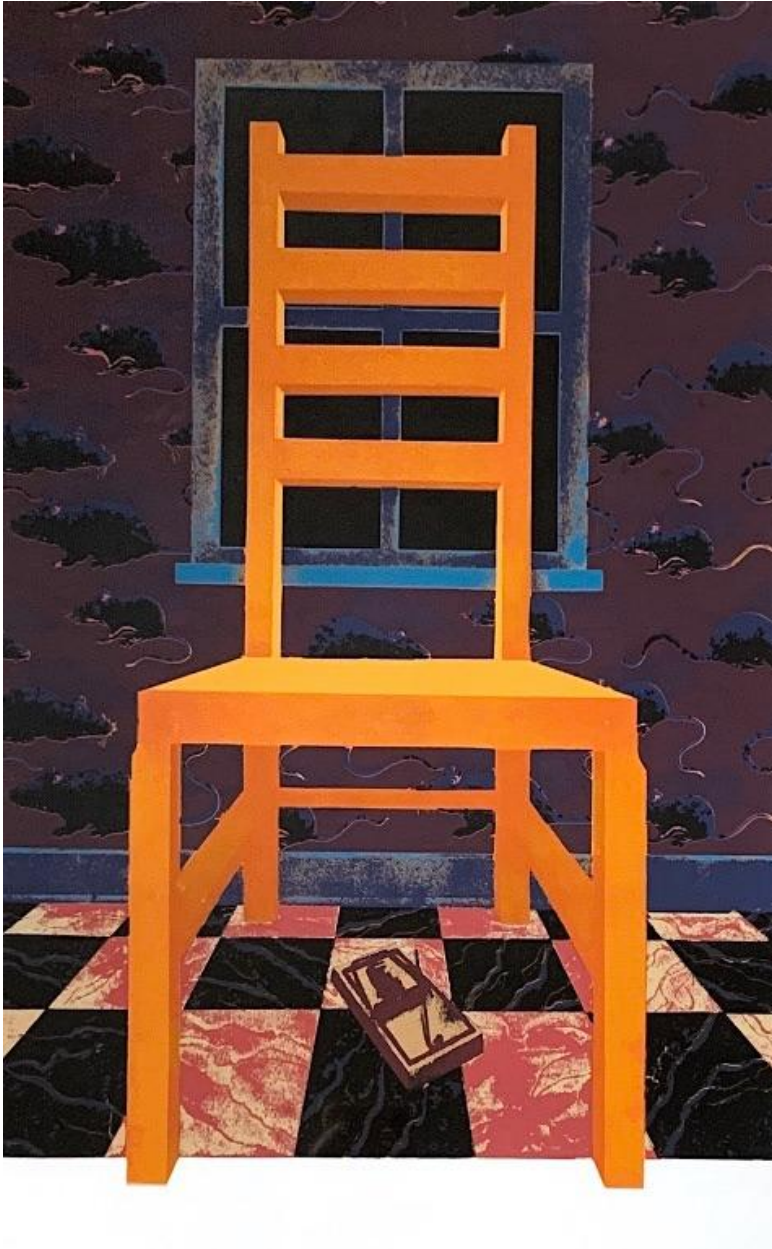

**JRB ART**  
**AT THE ELMS**  
Paseo Arts District

Louise Jones, *ORANGE CHAIR - MOUSETRAP*  
9/9  
Print, 20 1/2 x 13 3/4 in. (52.1 x 34.9 cm)  
LJO014, Sold