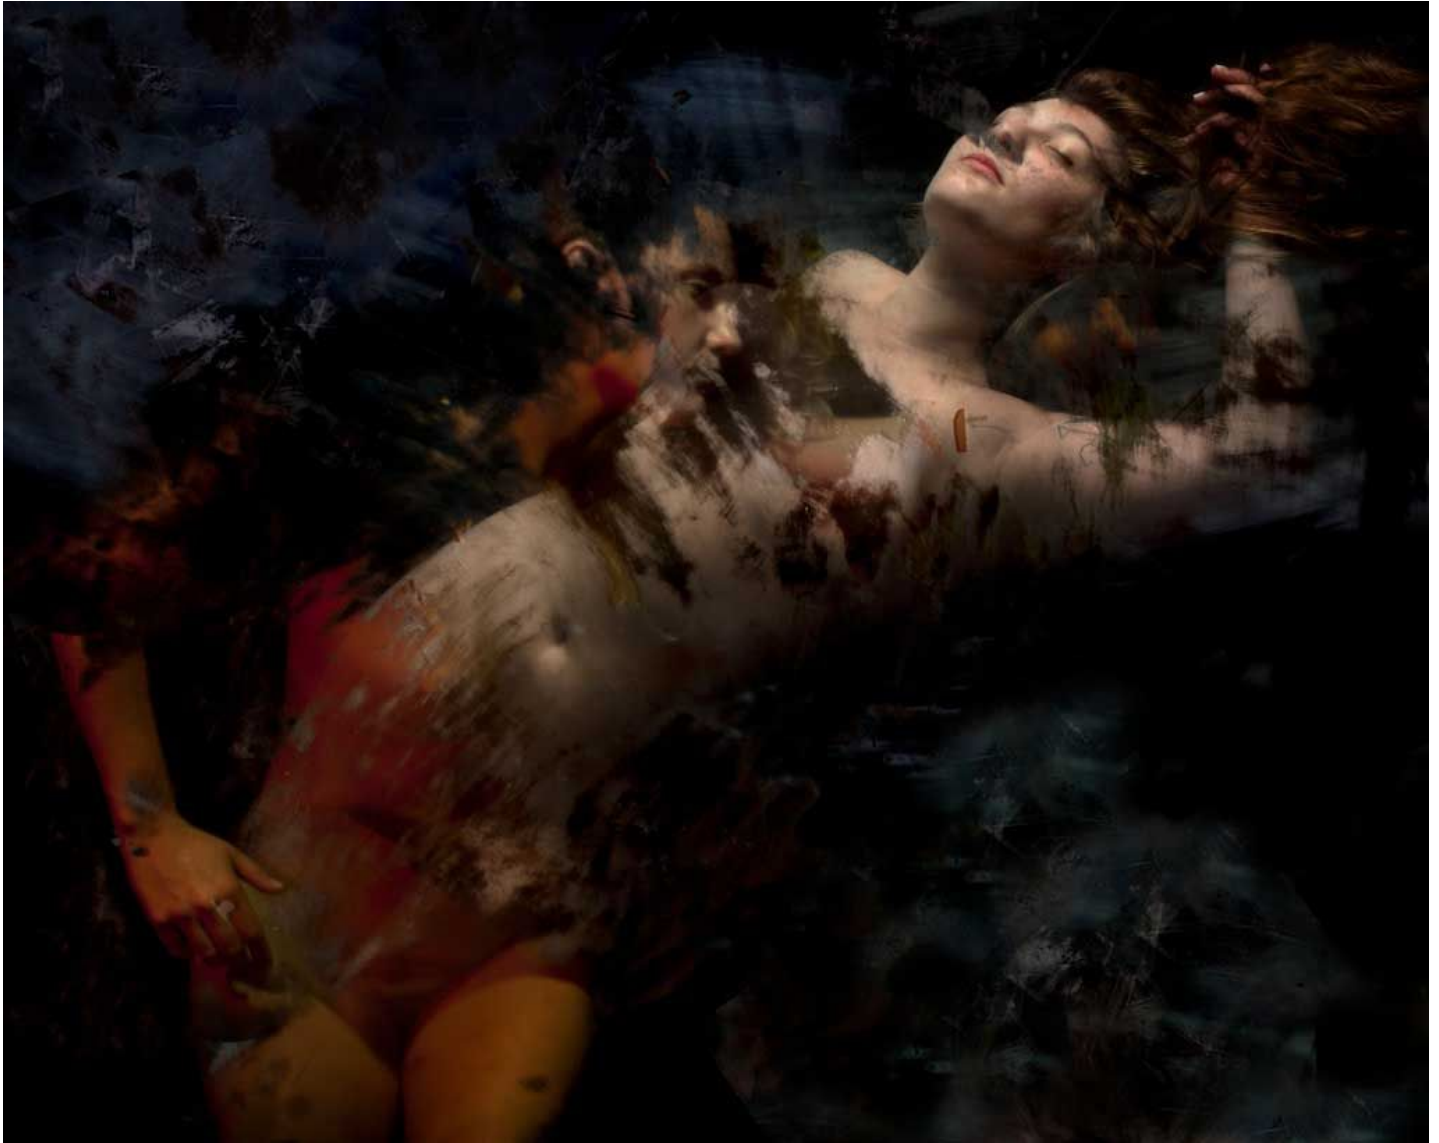

JRB ART
AT THE ELMS
Paseo Arts District

Connie Imboden, *UNTITLED 8 (Color)*, 2011
Color Giclee Print, 15 x 19 in. (38.1 x 48.3 cm)
IMB008, \$1,200