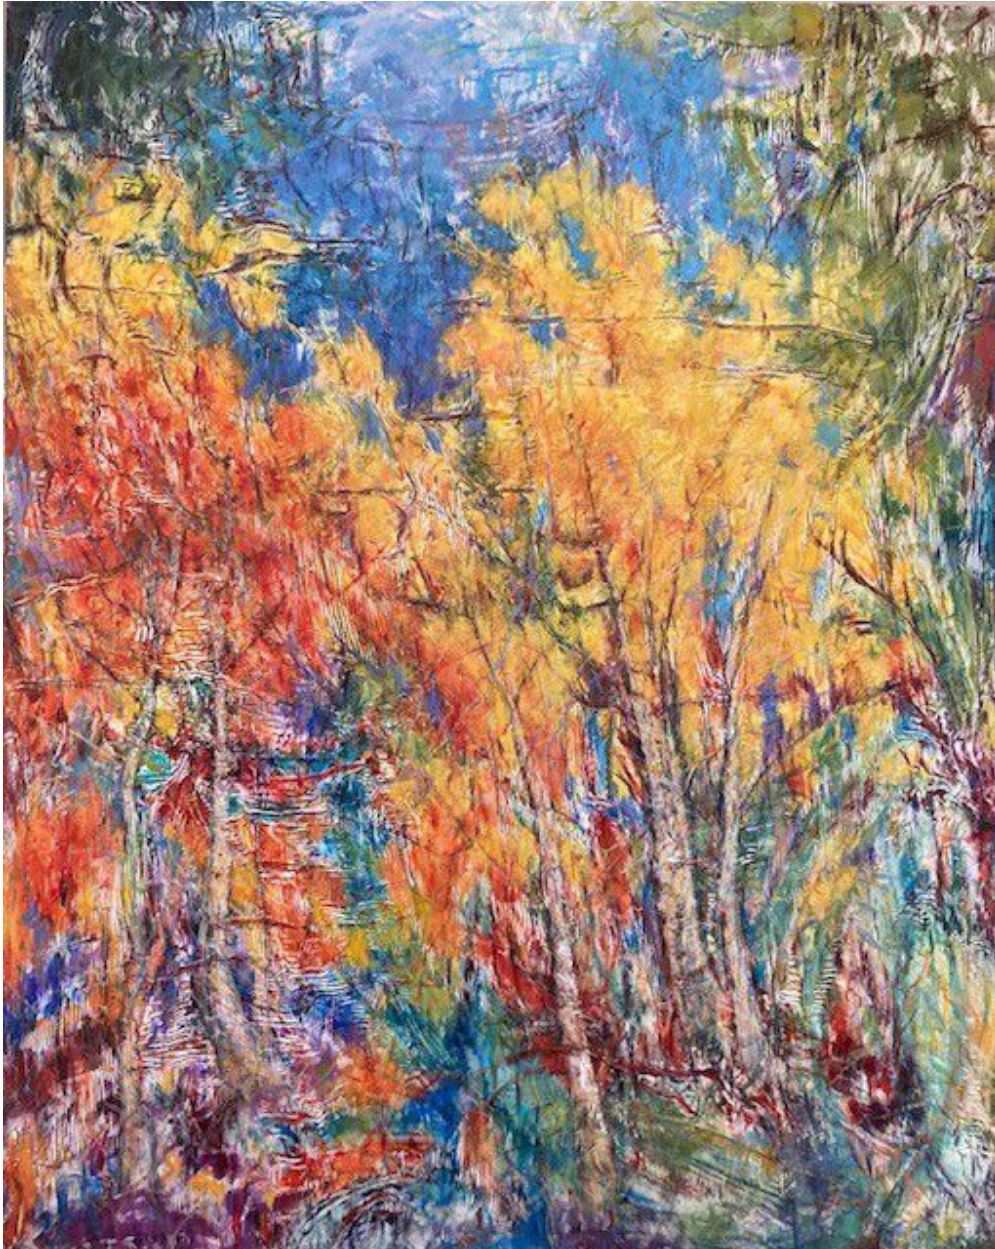

JRB ART
AT THE ELMS
Paseo Arts District

Caroline Farris, *CHAMA HIGH*
Acrylic and Oil, 60 x 48 in. (152.4 x 121.9 cm)
CFA011, Sold