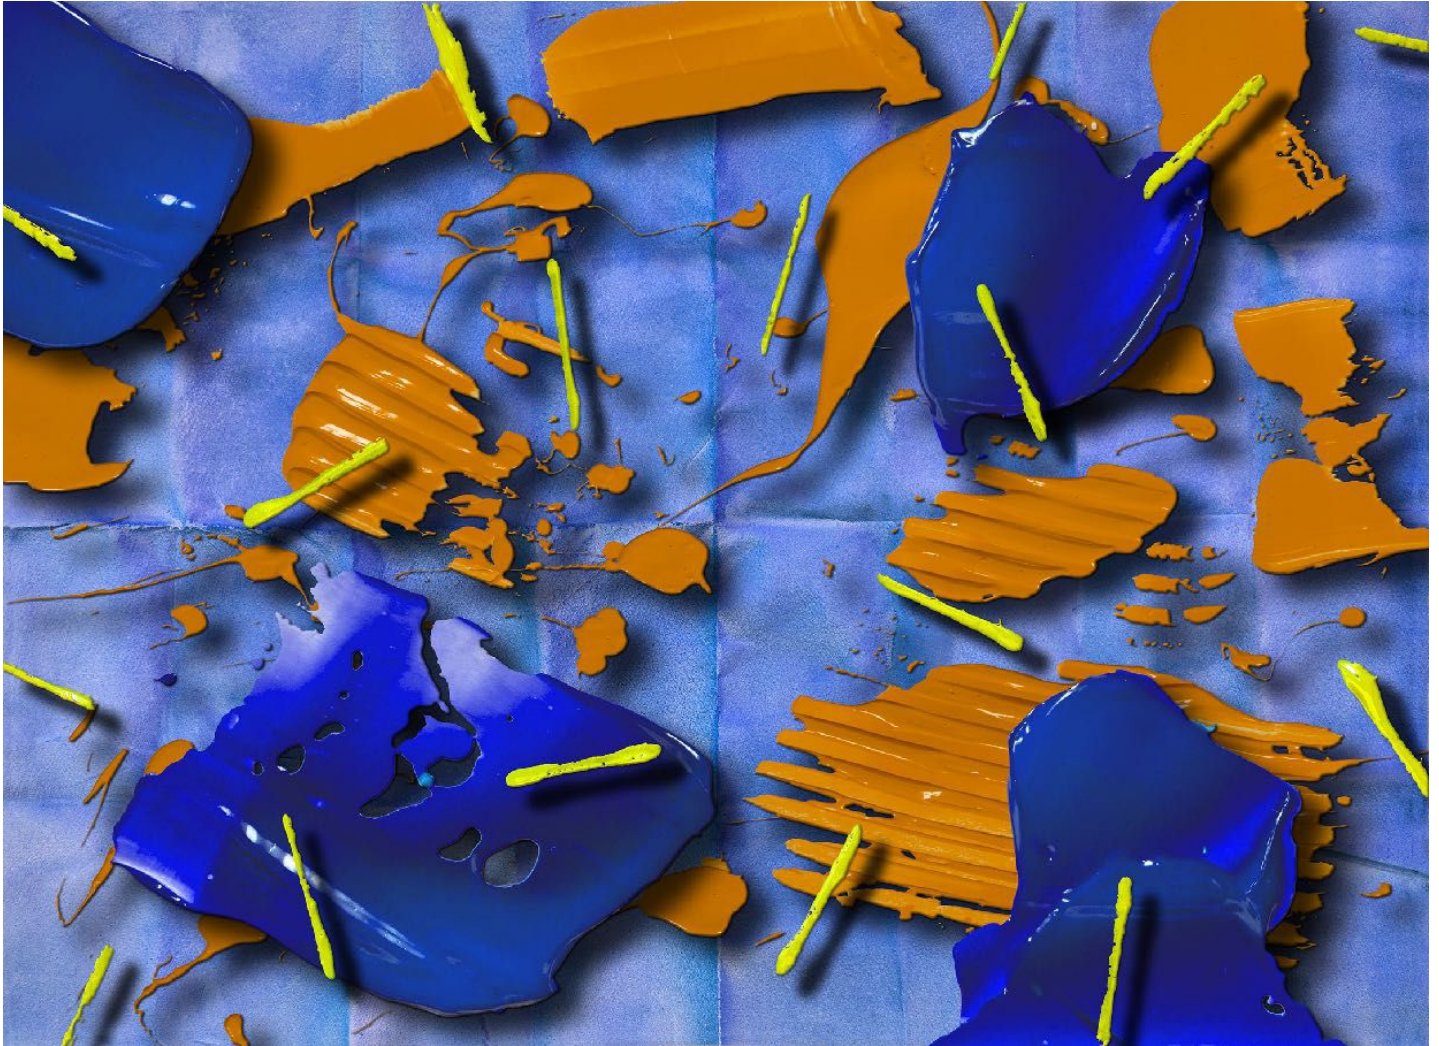

JRB ART
AT THE ELMS
Paseo Arts District

Larry Hefner, *FOLDED COLOR CHANGE*
Archival Dyes and Epoxy Resin, 30 x 22 in. (76.2 x 55.9 cm)
HEF0103