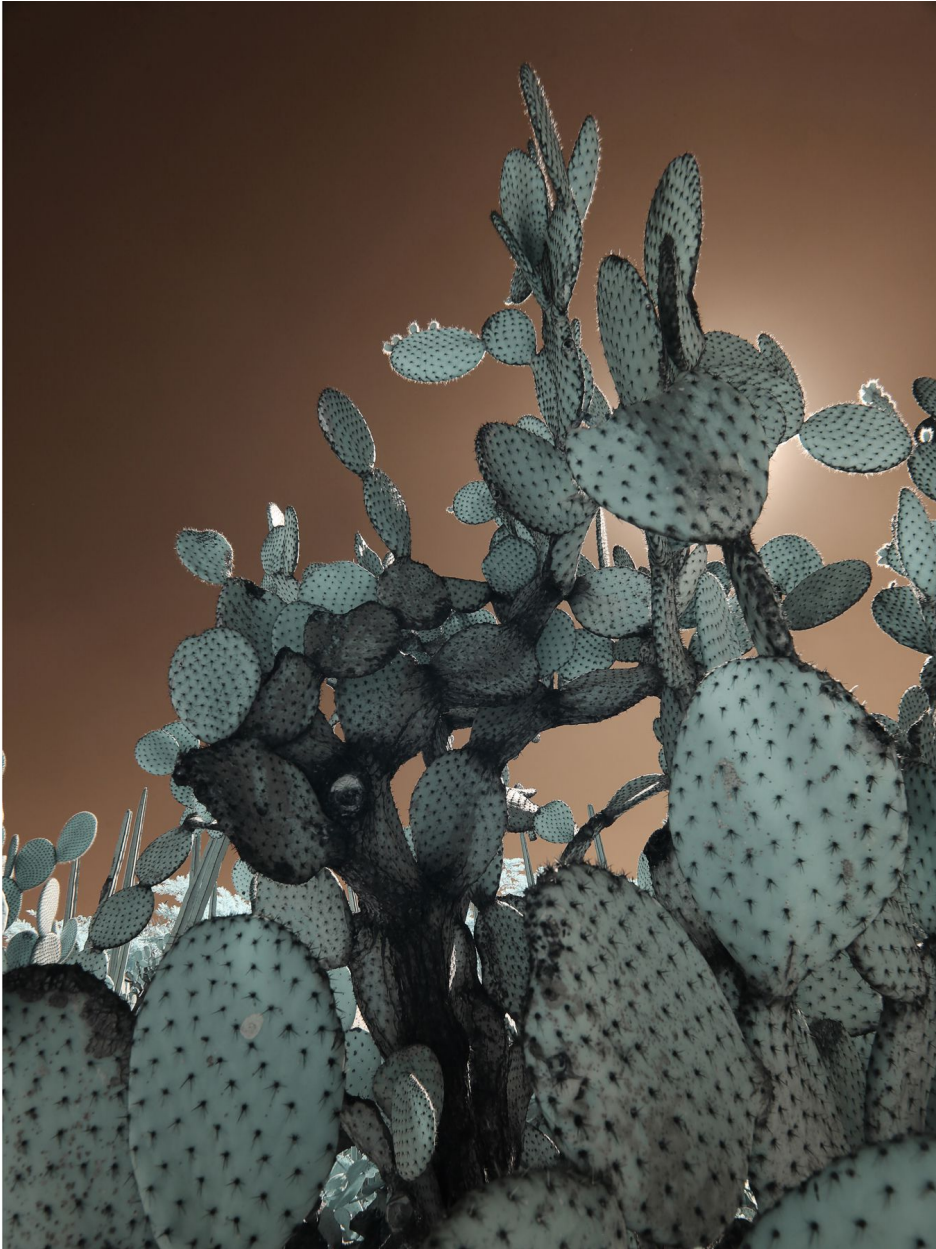

JRB ART
AT THE ELMS
Paseo Arts District

Shevaun Williams, *OAXACA ETHNOBOTANICAL GARDEN 04*
Silver Halide Print, 18 x 24 in. (45.7 x 61 cm)
SHEVY005, \$800