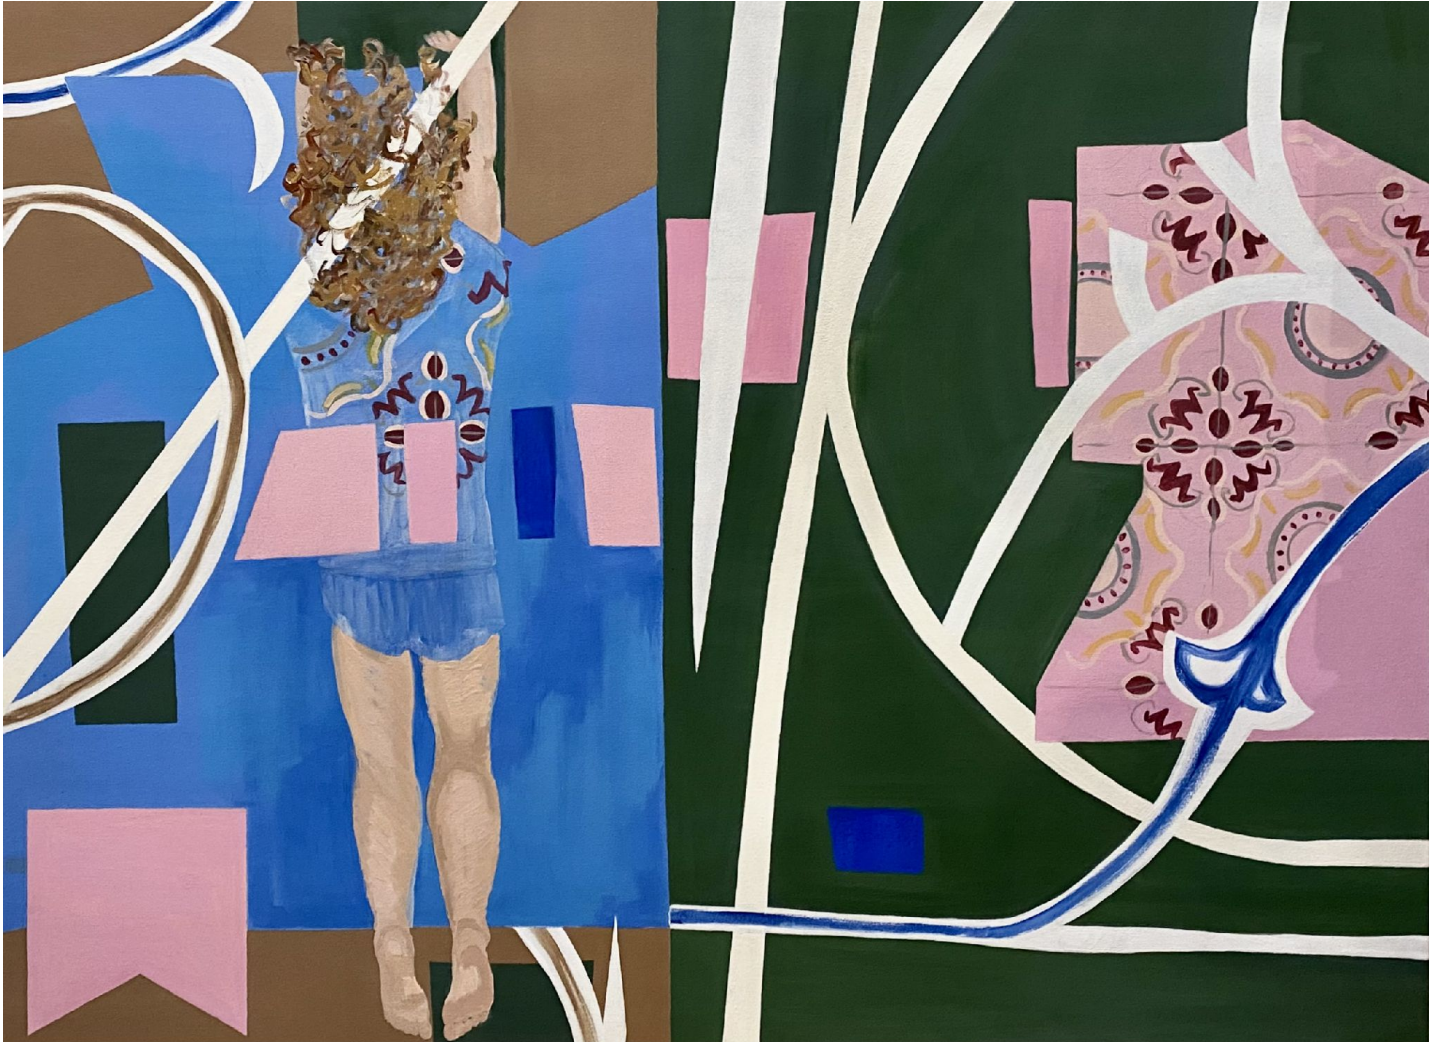

JRB ART
AT THE ELMS
Paseo Arts District

Leticia Galizzi, *EMPOWERMENT #2*
Acrylic on Canvas, 36 x 48 in. (91.4 x 121.9 cm)
GAL012, \$2,800