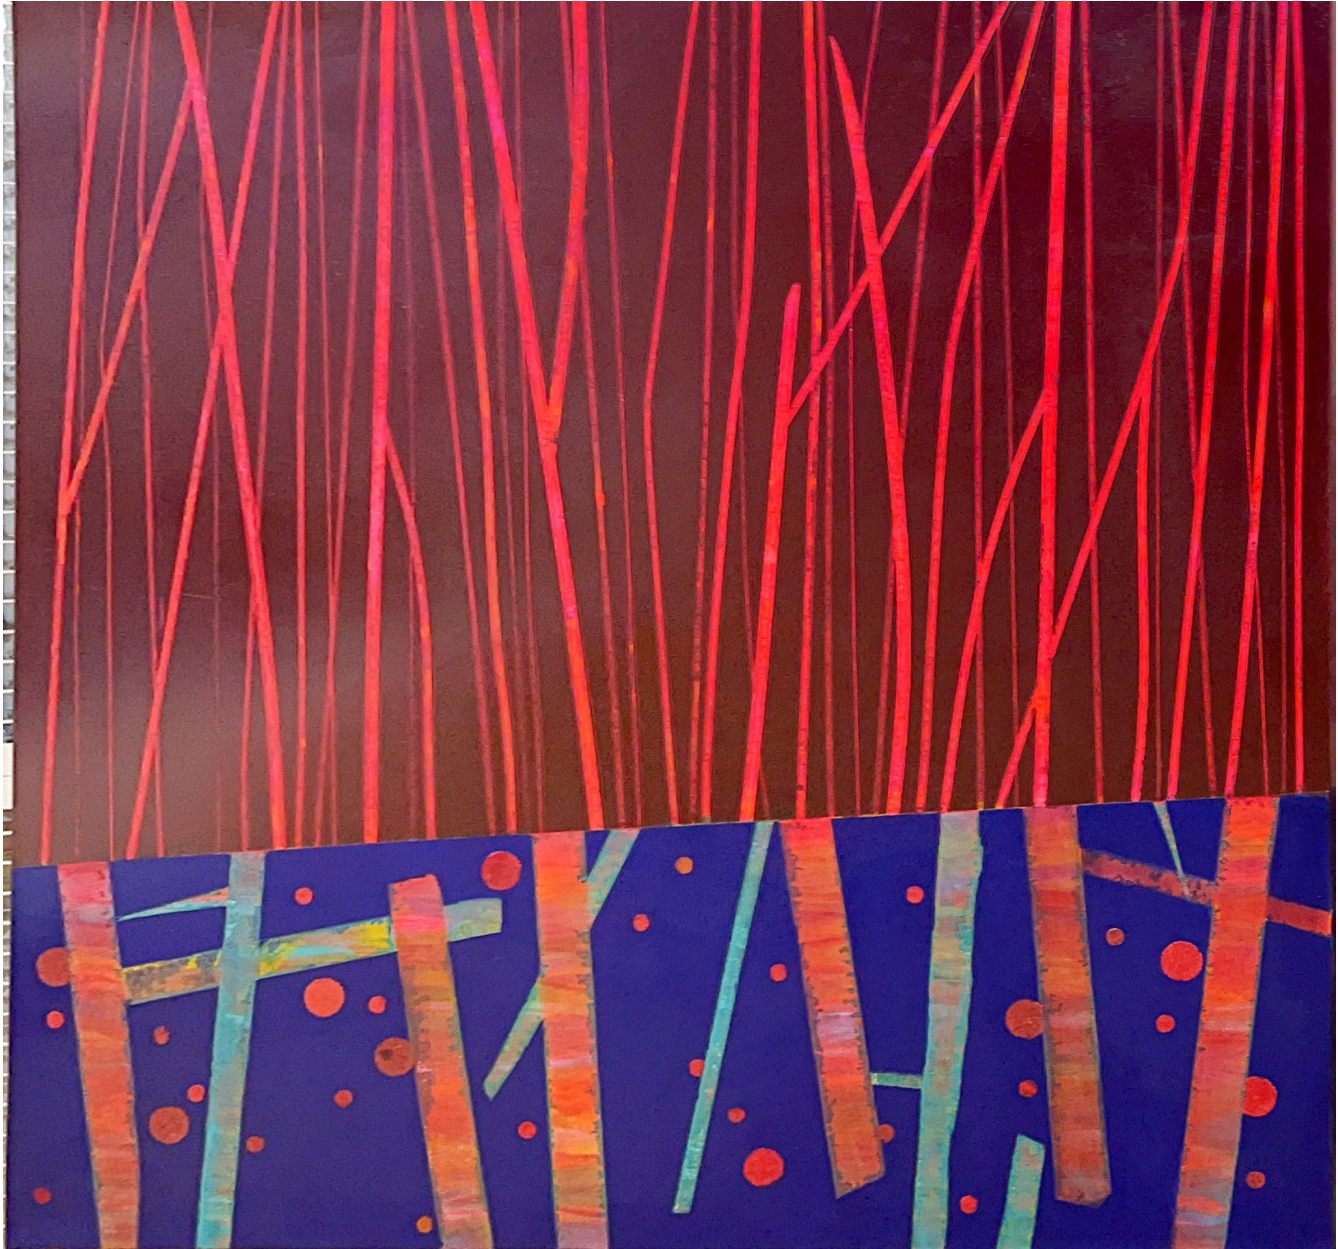

JRB ART
AT THE ELMS
Paseo Arts District

BJ White, *Double Habitat 4*, 2022
Acrylic on Canvas, 48 x 1 1/2 in. (121.9 x 3.8 cm)
0062, \$3,500