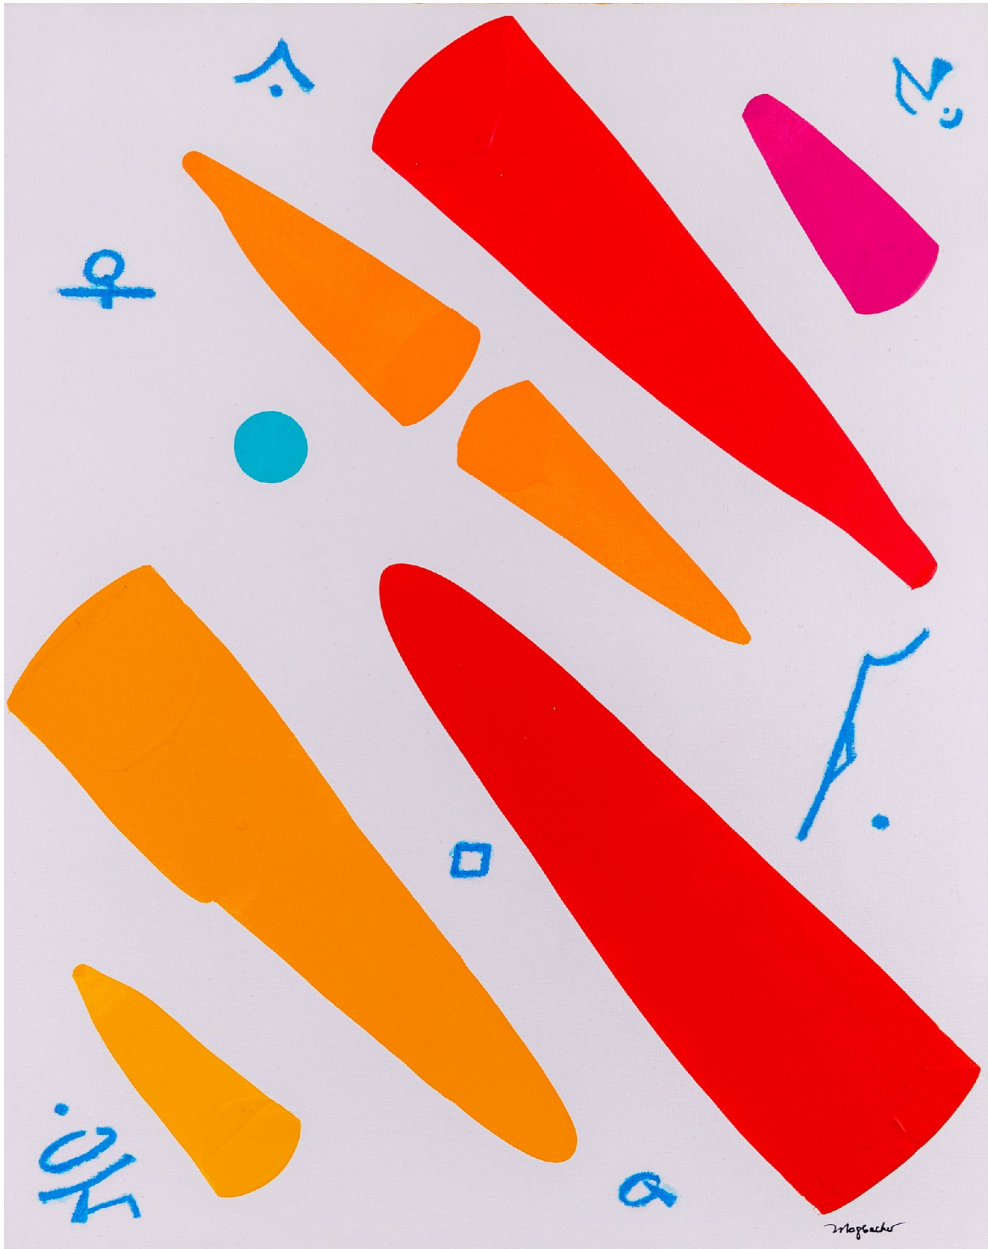

JRB ART
AT THE ELMS
Paseo Arts District

Karen Mosbacher, *Clear Music*, 2023
SoFlat, Chalk & Mica on Canvas, 30 x 24 in. (76.2 x 61 cm)
0094, Sold