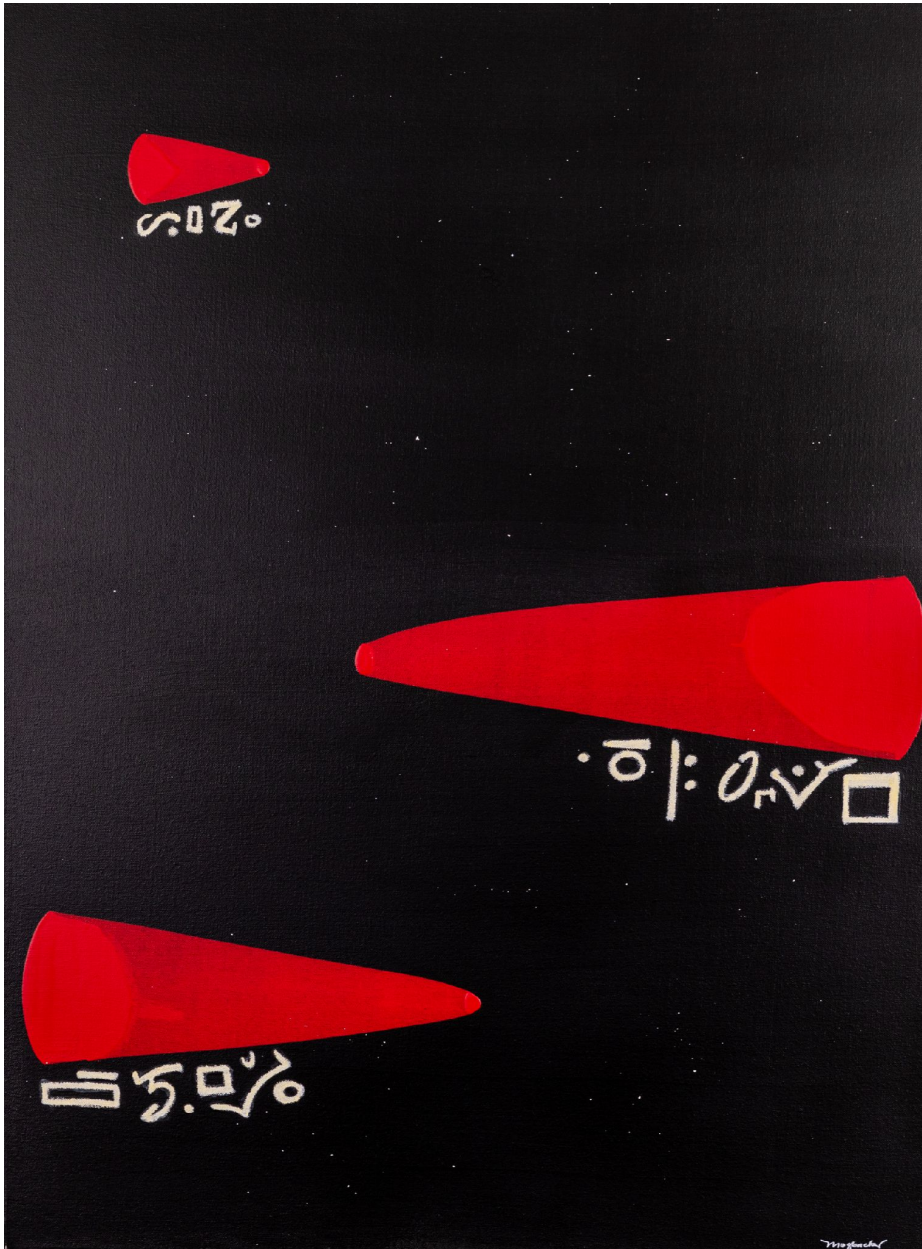

JRB ART
AT THE ELMS
Paseo Arts District

Karen Mosbacher, *Proverb*, 2023
SoFlat, Chalk & Mica on Canvas, 40 x 30 in. (101.6 x 76.2 cm)
0093, \$1,600