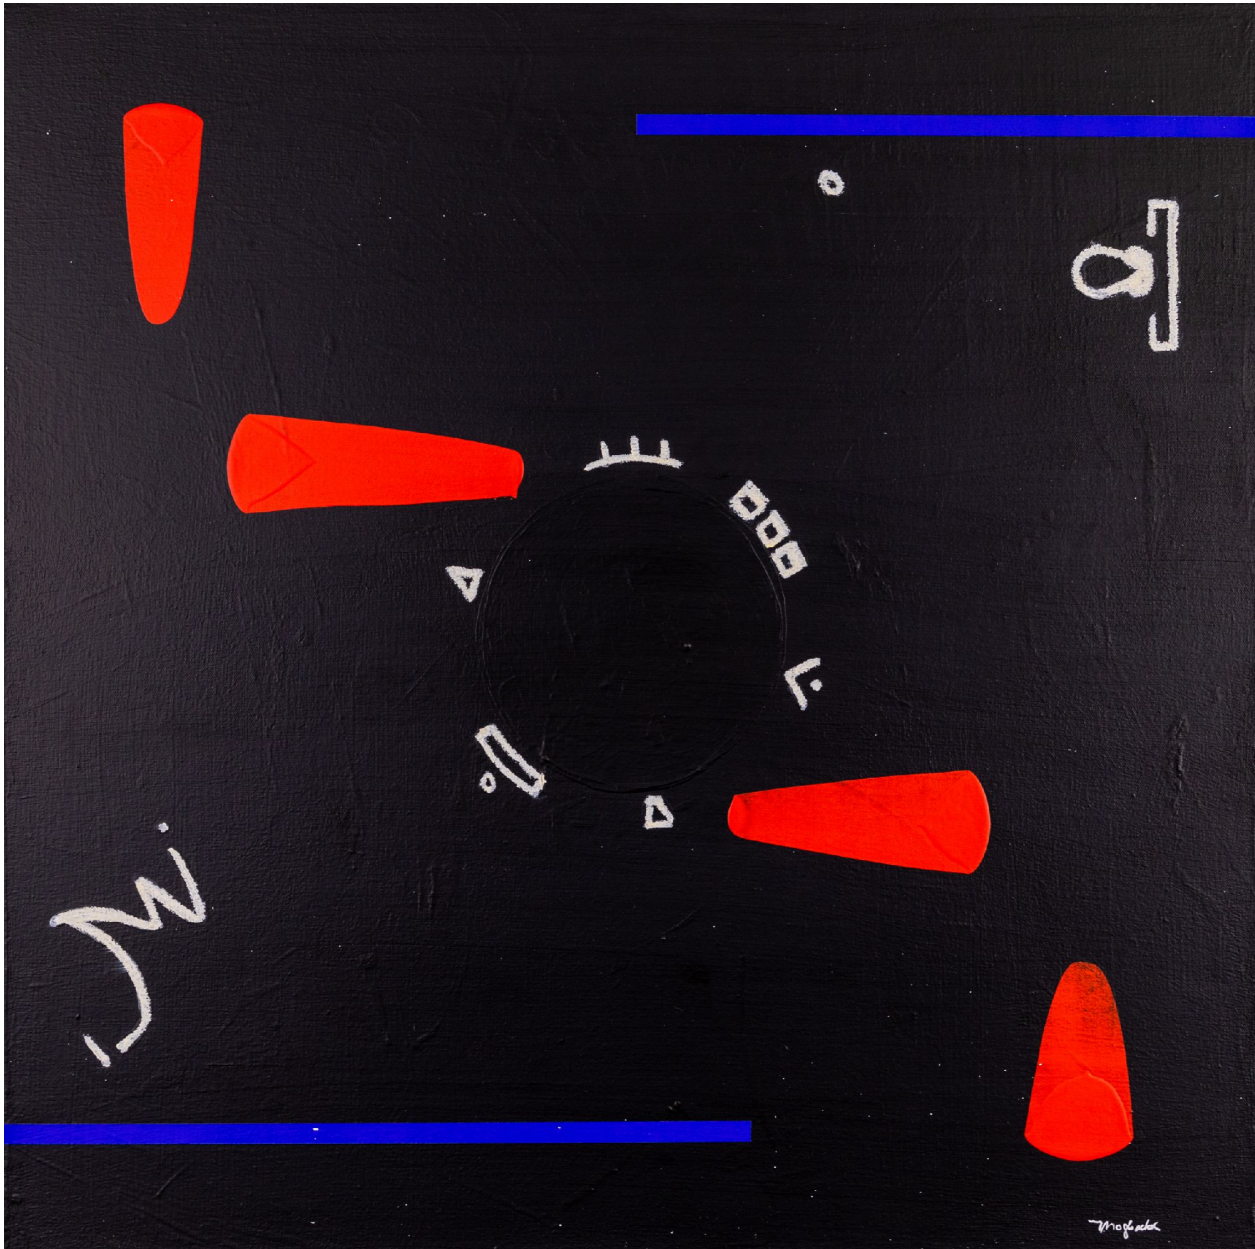

**JRB ART**  
**AT THE ELMS**  
Paseo Arts District

Karen Mosbacher, *Storytime*  
SoFlat, Chalk & Mica on Canvas, 30 x 30 in. (76.2 x 76.2 cm)  
0078, \$1,200