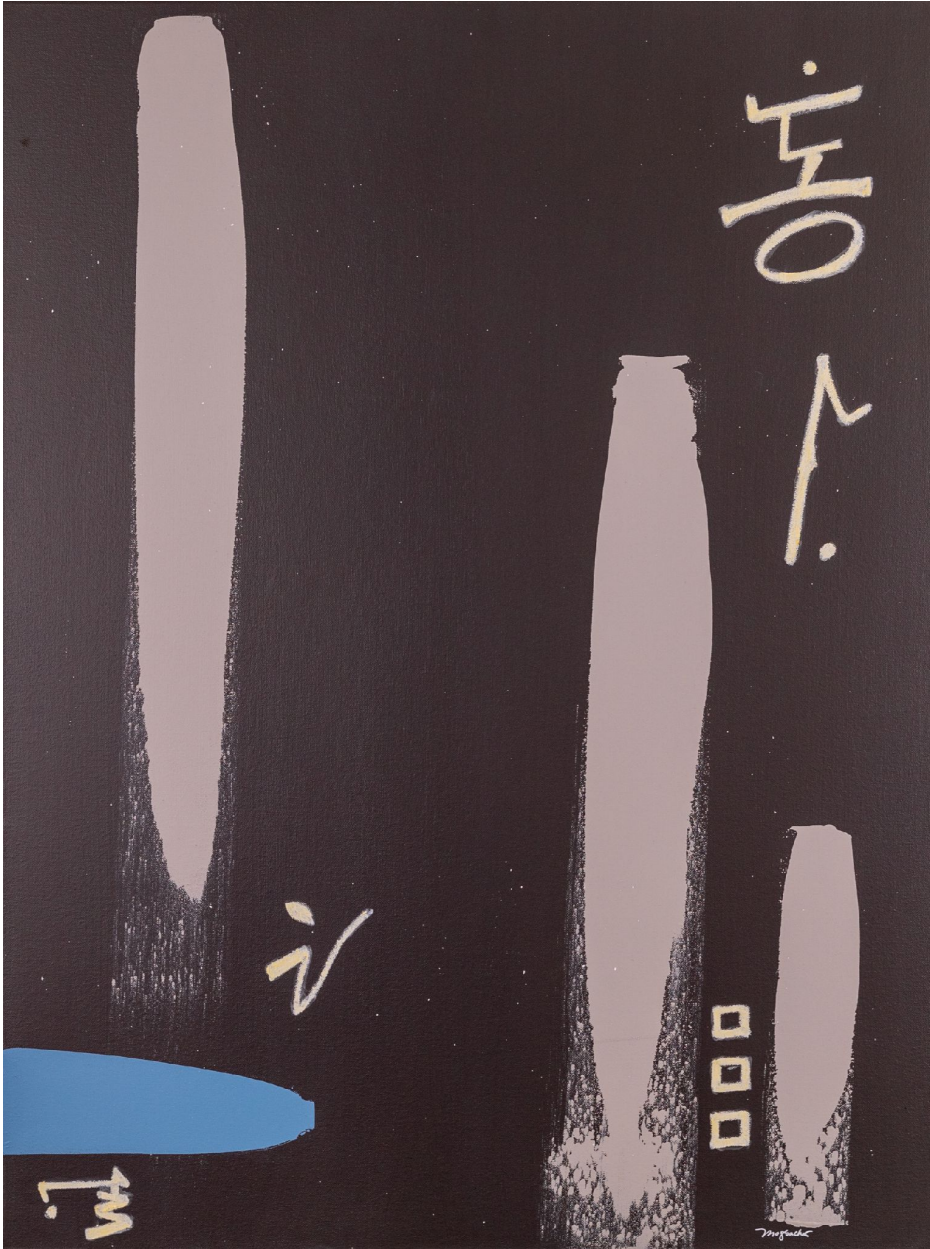

JRB ART
AT THE ELMS
Paseo Arts District

Karen Mosbacher, *Water & Ash*, 2023
SoFlat, Chalk & Mica on Canvas, 40 x 30 in. (101.6 x 76.2 cm)
0080, \$1,600