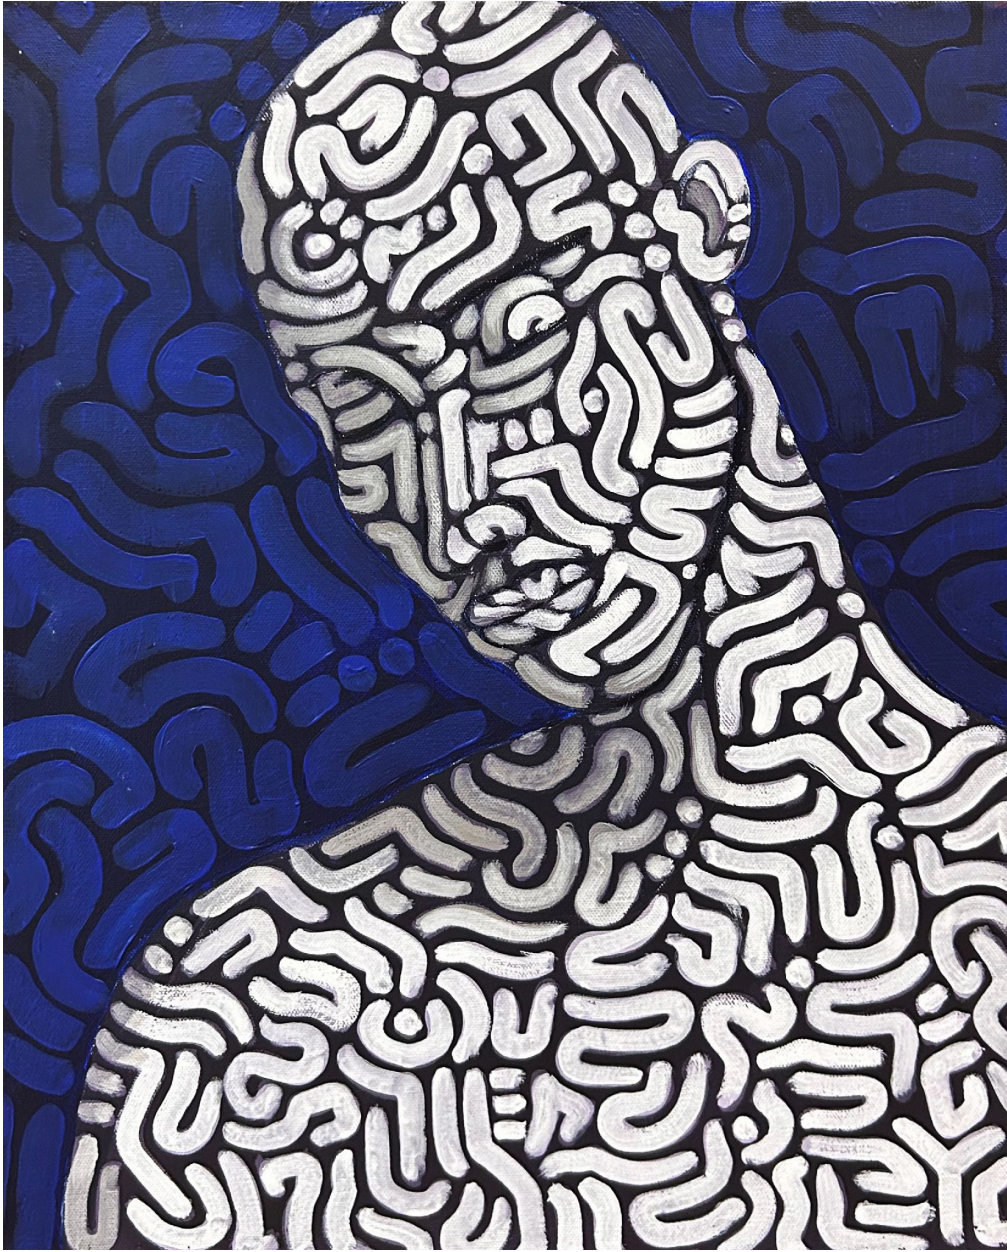

**JRB ART**  
**AT THE ELMS**  
Paseo Arts District

Jaiye Farrell, *Alone With Self*  
Acrylic on Canvas, 20 x 16 in. (50.8 x 40.6 cm)  
JAIYE004, Sold