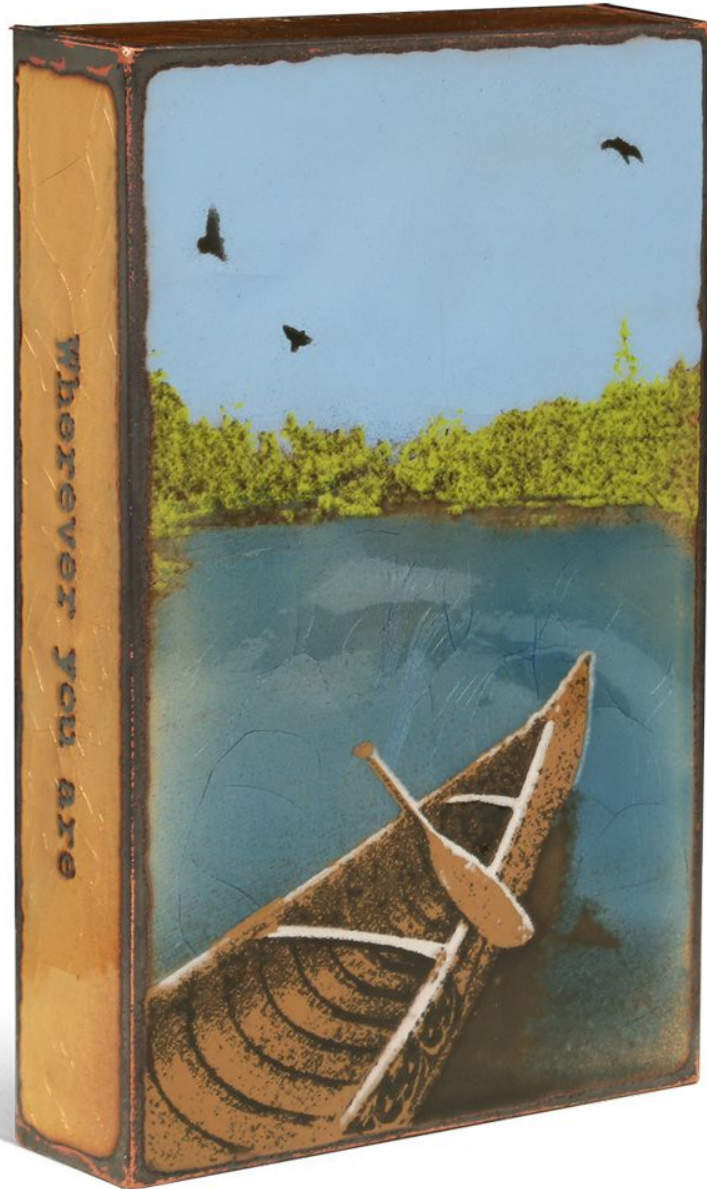

JRB ART
AT THE ELMS
Paseo Arts District

Houston Llew, *IN THE MOMENT*
Copper & Glass, 8 1/2 x 5 1/2 x 1 3/4 in. (21.6 x 14 x 4.5 cm)
0800MG, \$199