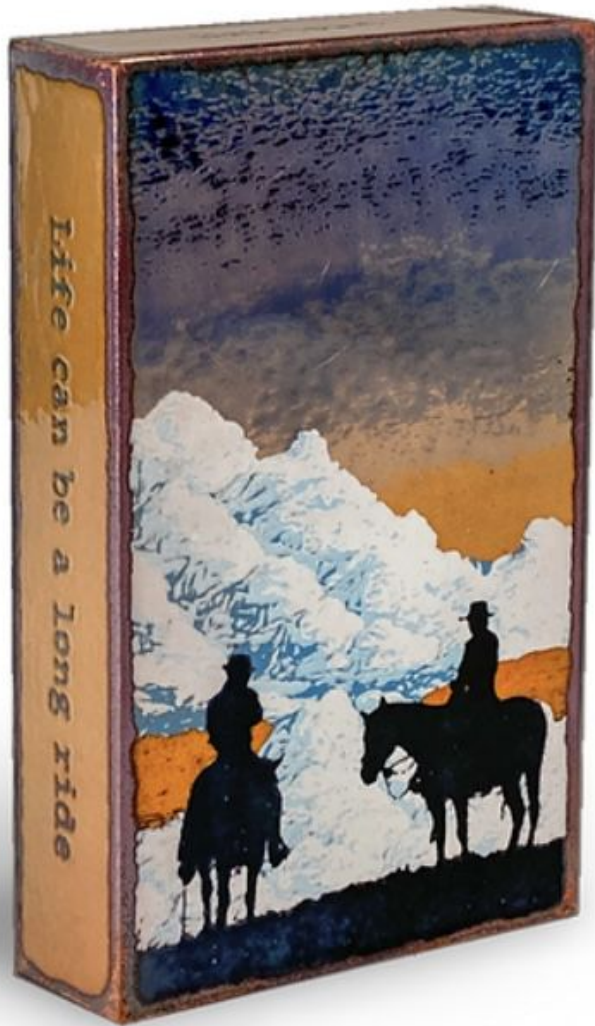

JRB ART
AT THE ELMS
Paseo Arts District

Houston Llew, *RIDE THE RIVER*

Molten Glass and Copper, 8 1/2 x 5 1/2 x 1 3/4 in. (21.6 x 14 x 4.5 cm)

0719, \$199