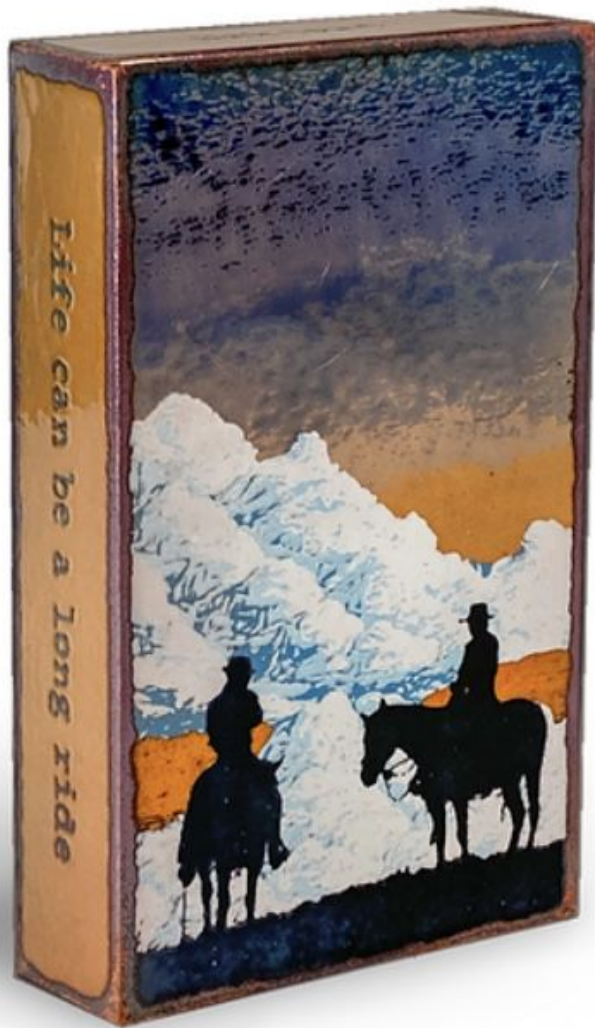

JRB ART
AT THE ELMS
Paseo Arts District

Houston Llew, *RIDE THE RIVER*

Molten Glass and Copper, 8 1/2 x 5 1/2 x 1 3/4 in. (21.6 x 14 x 4.5 cm)

0719, \$199