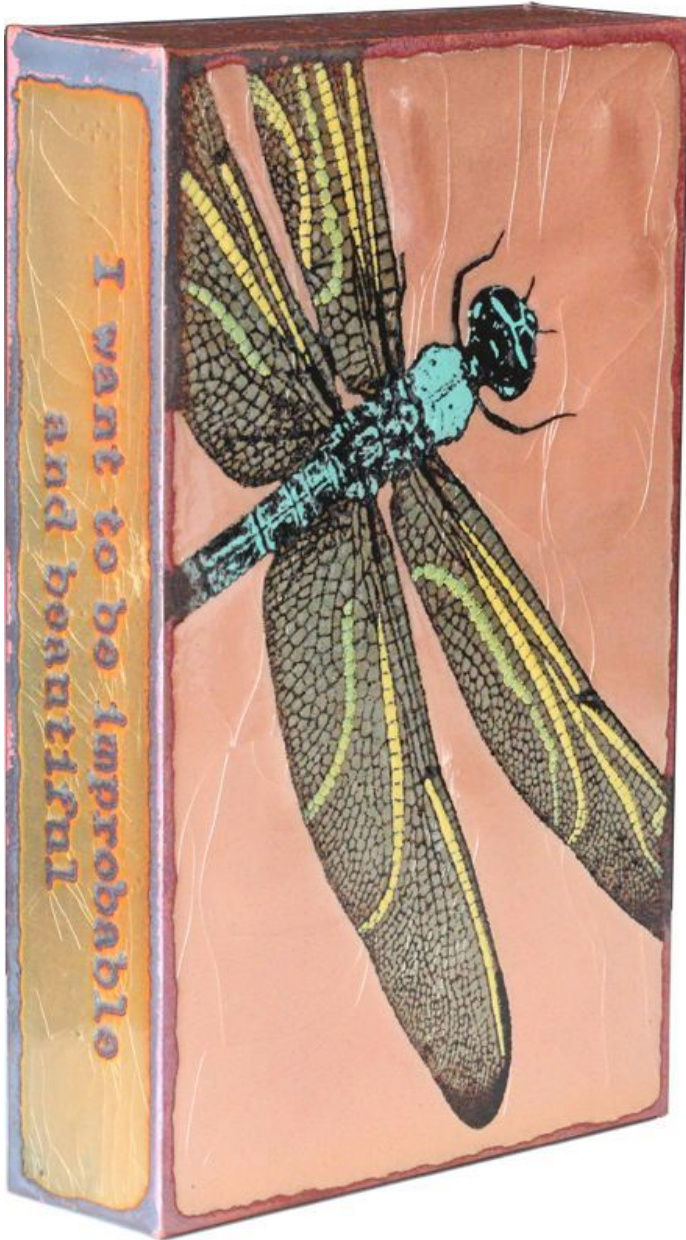

JRB ART
AT THE ELMS
Paseo Arts District

Houston Llew, *ASCENT*
Molten Glass on Copper, 8 1/2 x 5 1/2 x 1 3/4
in. (21.6 x 14 x 4.5 cm)
0789MG, \$199