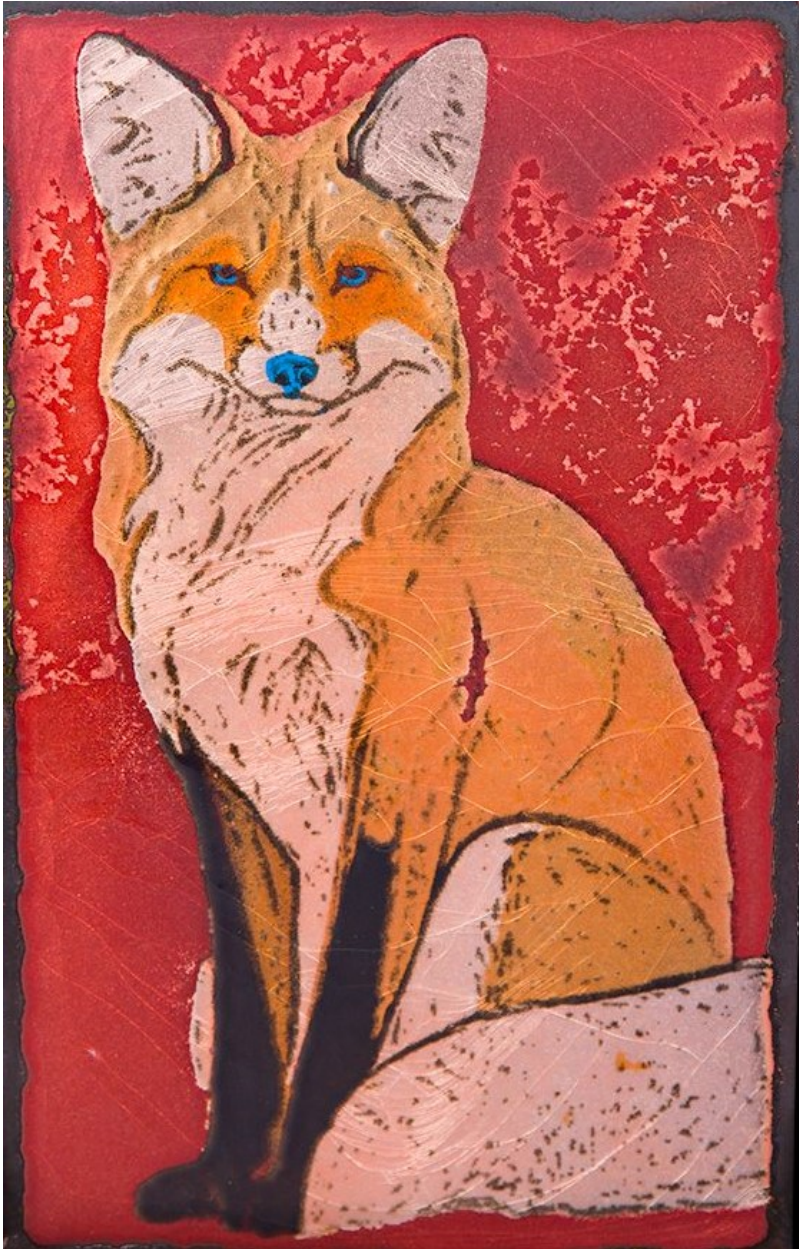

JRB ART
AT THE ELMS
Paseo Arts District

Houston Llew, 233: *Untamed*
Molten Glass on Copper, 8 1/2 x 5 1/2 x 1 3/4 in.
(21.6 x 14 x 4.5 cm)
0823MG, \$199