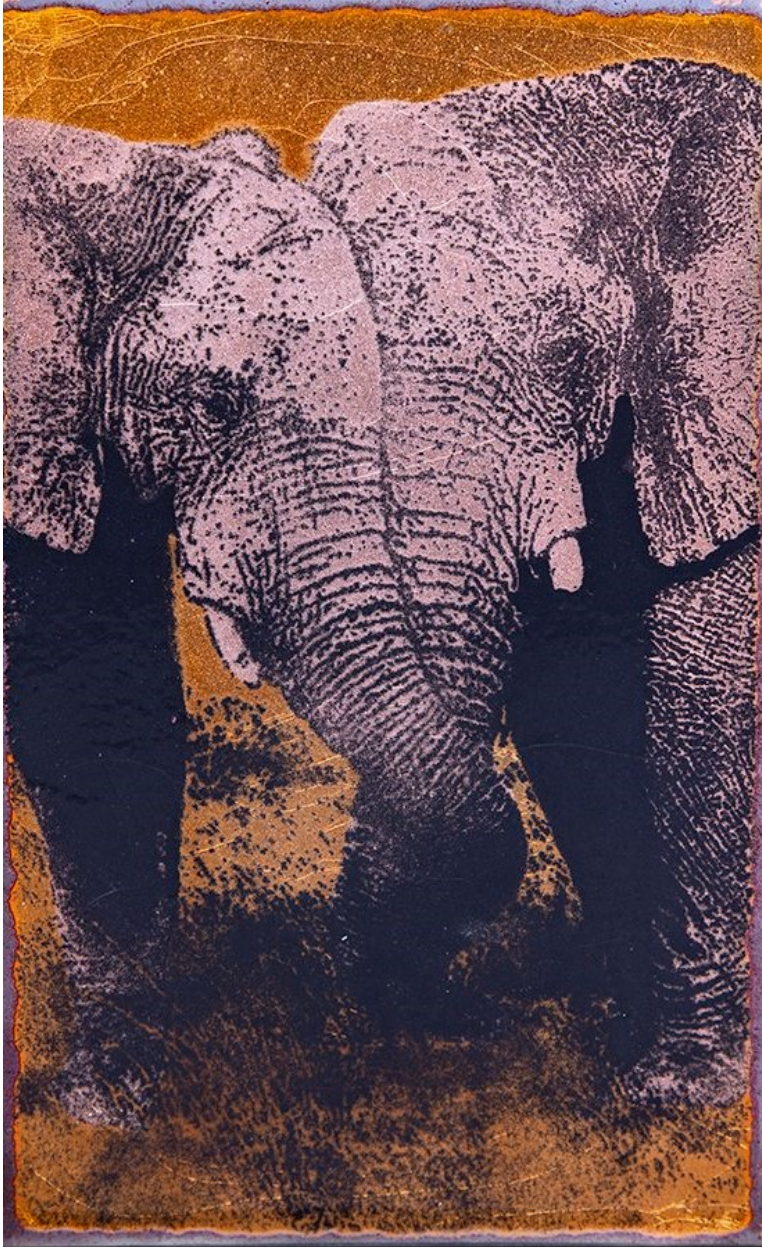

JRB ART
AT THE ELMS
Paseo Arts District

Houston Llew, 239: *Sterling*
Molten Glass on Copper, 8 1/2 x 5 1/2 x 1 3/4 in.
(21.6 x 14 x 4.5 cm)
0825MG, \$199