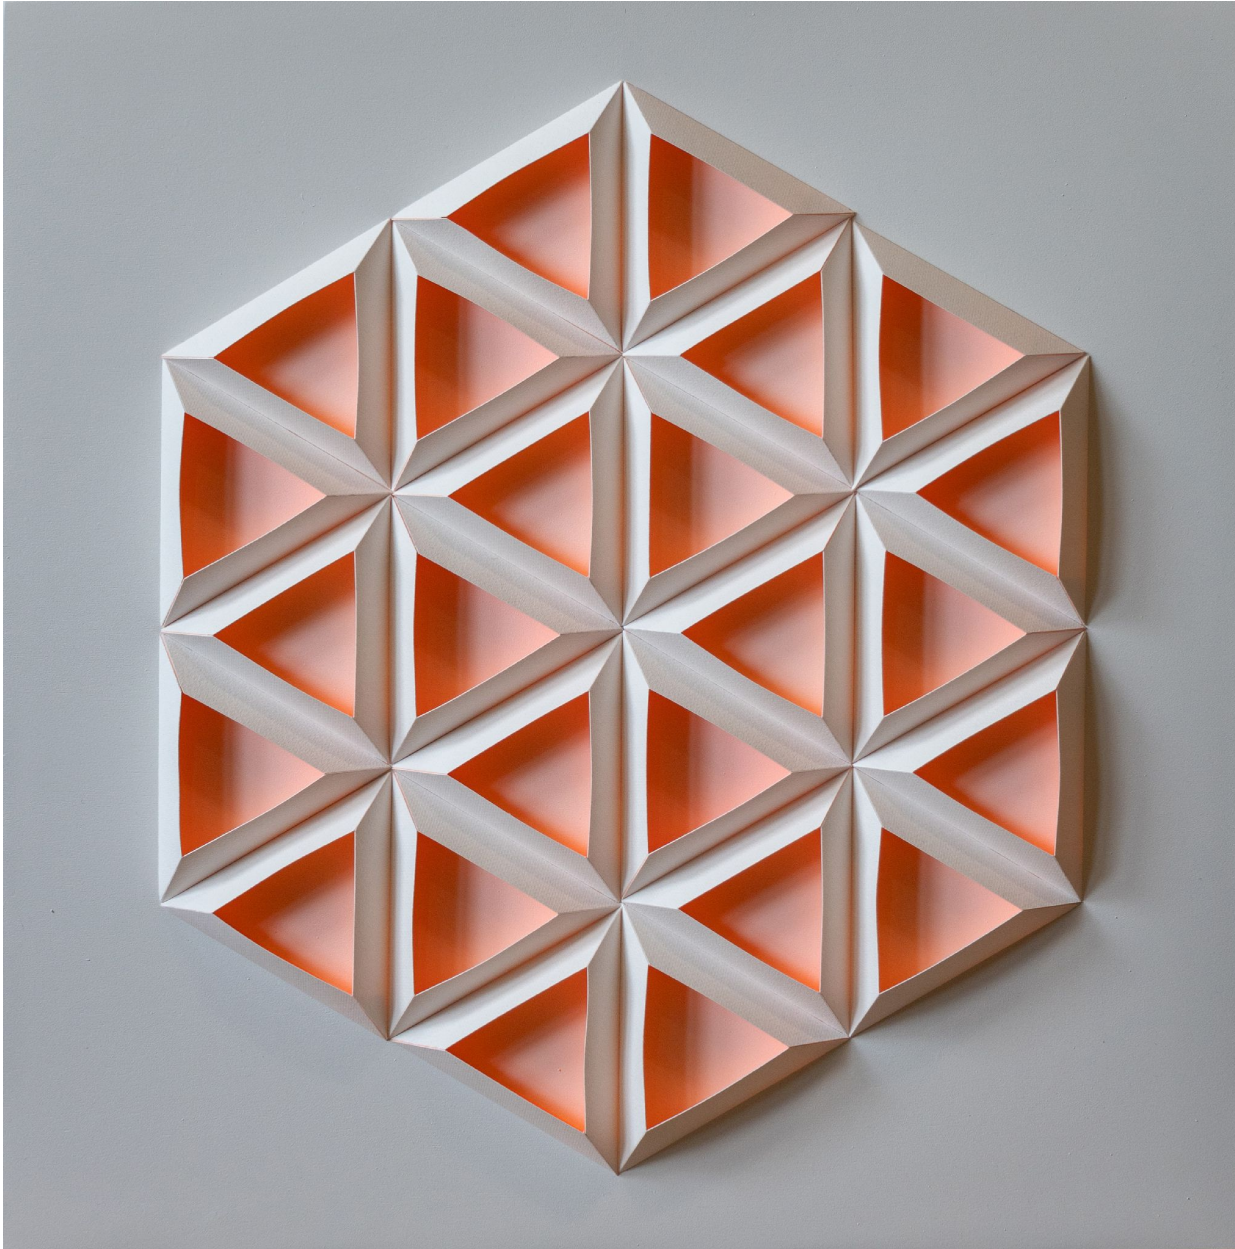

JRB ART
AT THE ELMS
Paseo Arts District

Steven Schmidt, *Halo 32 Enceladus (Moon of Saturn)*
Painted Paper on Wood, 24 x 24 in. (61 x 61 cm)
0024, \$950