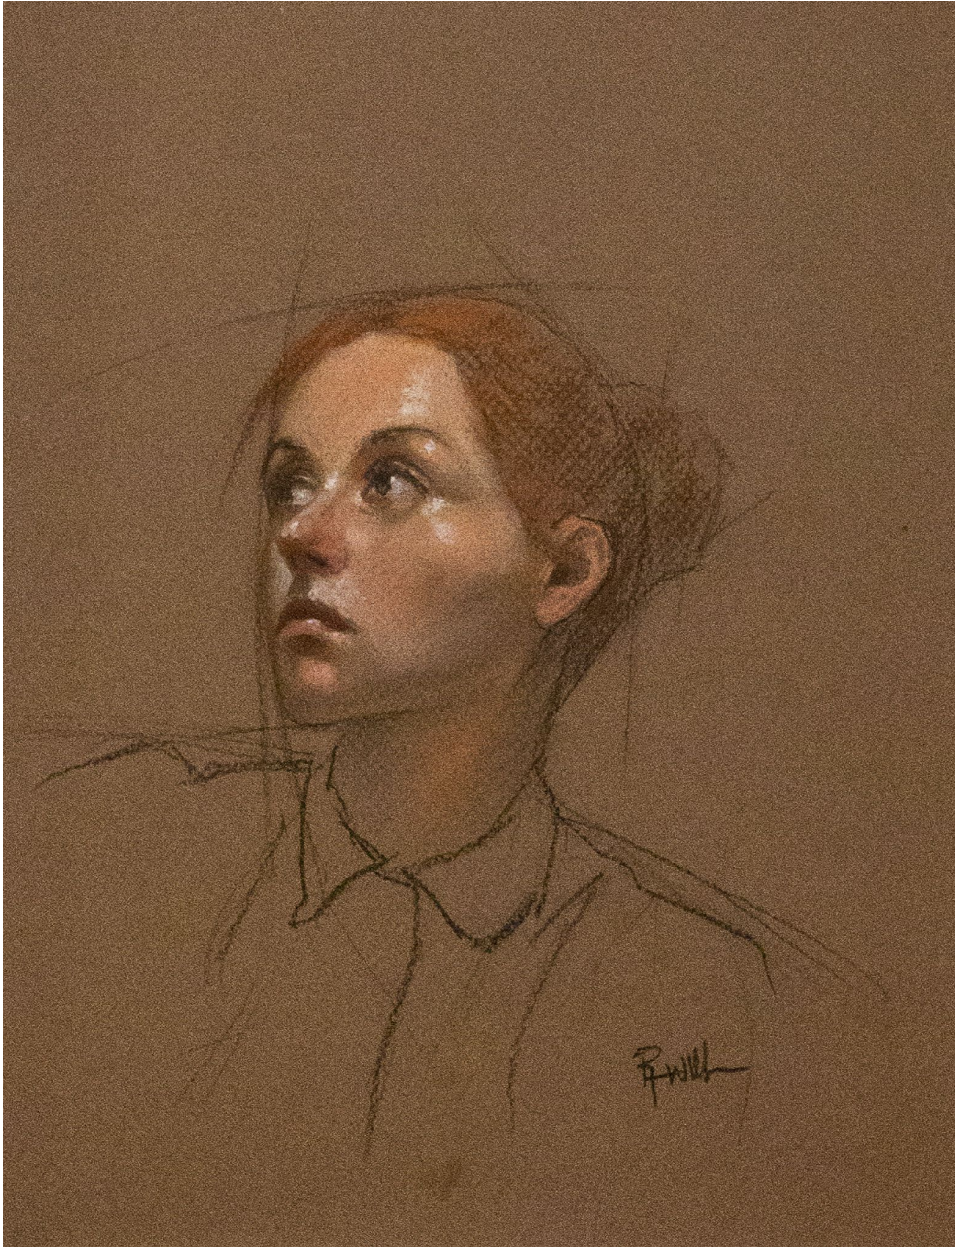

JRB ART
AT THE ELMS
Paso Arts District

Reian Williams, *Study 2*
Pastel on Cotton Paper, 9 x 12 in. (22.9 x 30.5 cm)
WIL0026, \$600