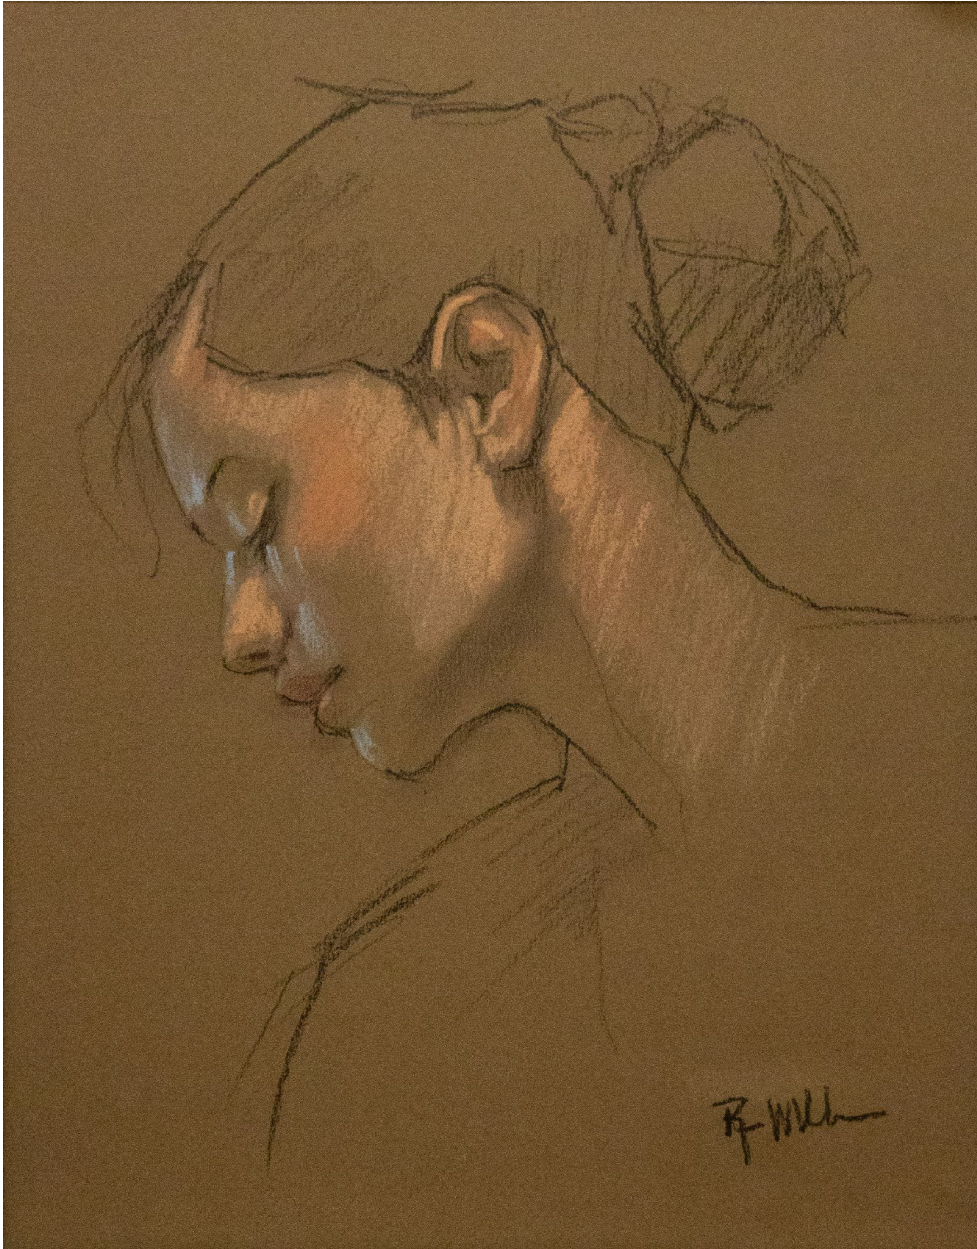

JRB ART
AT THE ELMS
Paso Arts District

Reian Williams, *Study 11*
Pastel on Cotton Paper, 9 x 12 in. (22.9 x 30.5 cm)
WIL0035, \$600